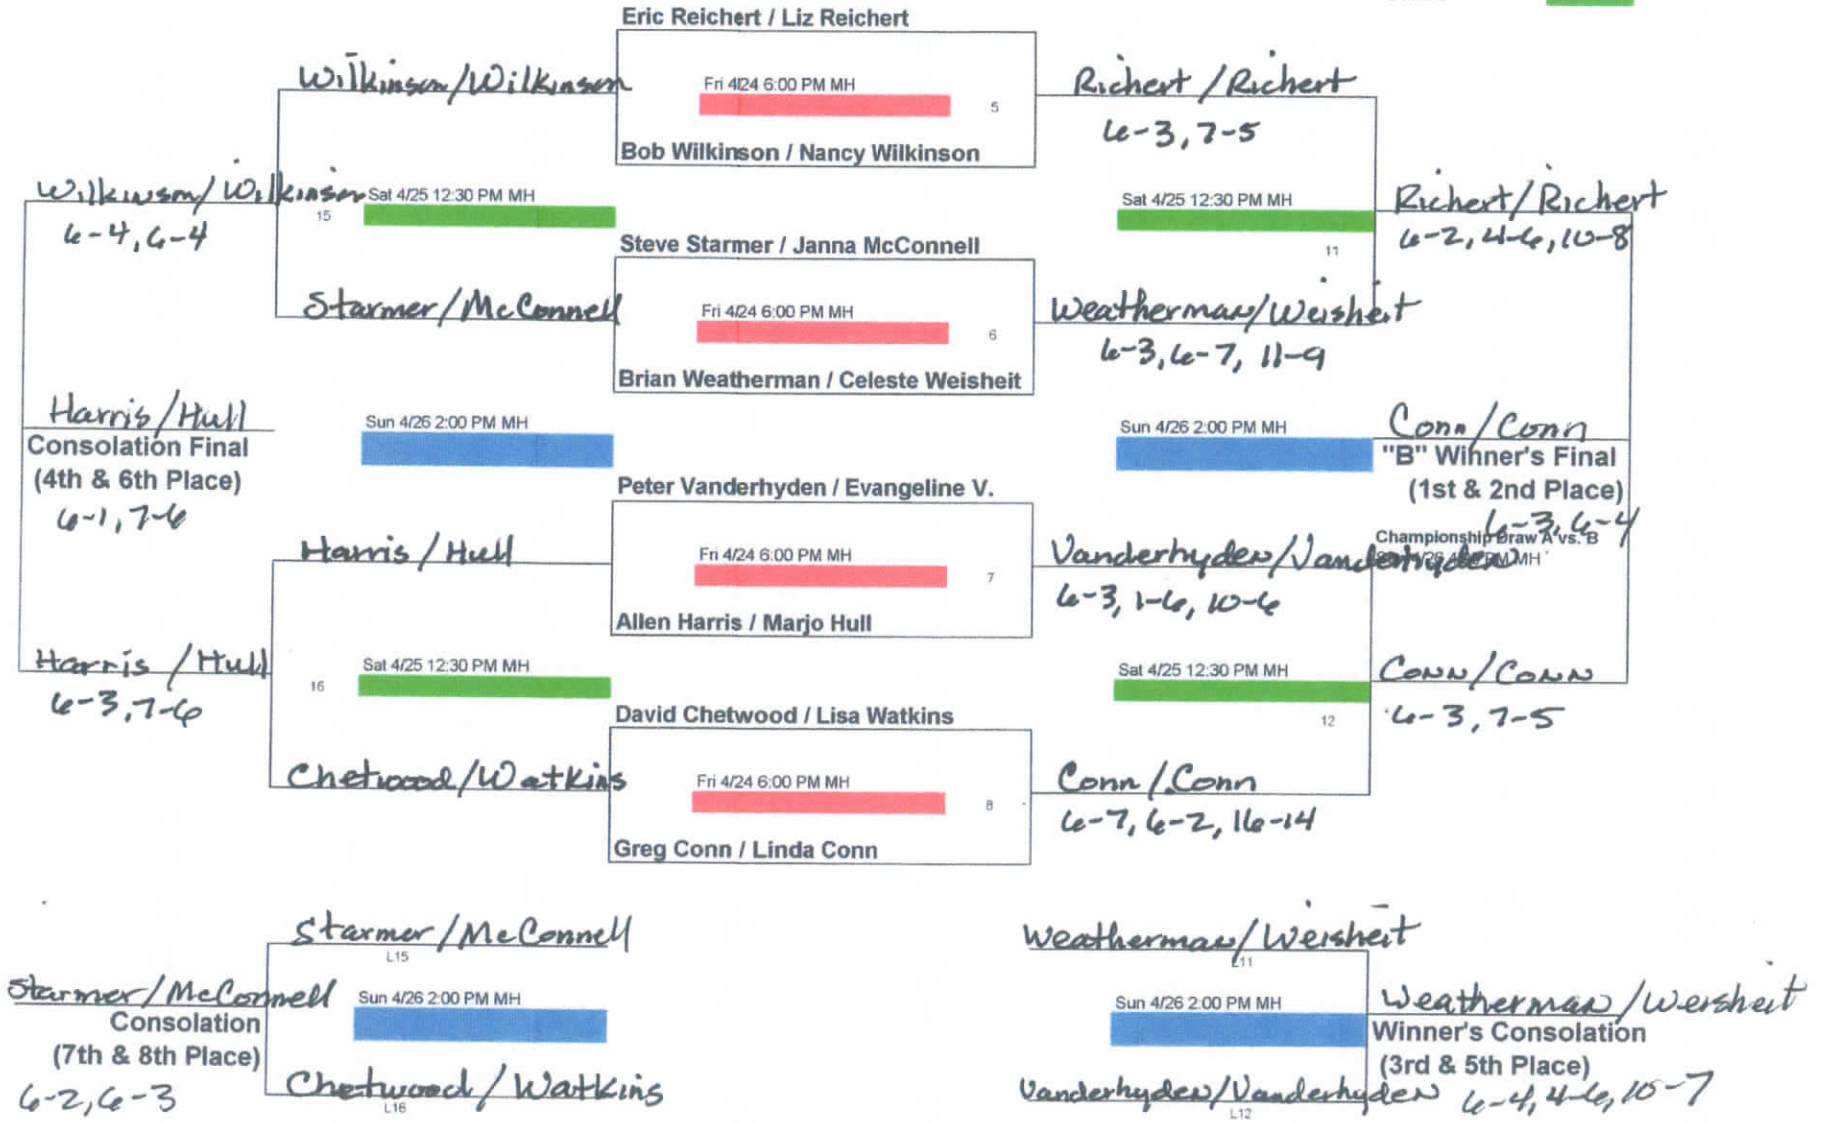

Mission Hills "Grand Slam" Grand Prix

Division: 4.0 Mixed Doubles (Flight A)

Dates: 4/24-26, 2015

1st Place Conn/Conn
 2nd Hernandez/Crump

Hardcourt = █

Clay = █

Grass = █

7-6, 6-3
 10-6

Mission Hills "Grand Slam" Grand Prix

Division: 4.0 Mixed Doubles (Flight B)

Dates: 4/24-26, 2015

Hardcourt = 

Clay = 

Grass = 

Mission Hills "Grand Slam" Grand Prix

Division: 3.5 Men's Doubles

Dates: 4/24-26, 2015

Hardcourt = 

Clay = 

Grass = 

Mission Hills "Grand Slam" Grand Prix

Division: 3.5 Women's Doubles (Flight A)

Dates: 4/24-26, 2015

1st place Delaney/Weeks
 2nd place Cannon/Bunce
 Hardcourt = ■ 7-5, 6-4
 Clay = ■
 Grass = ■