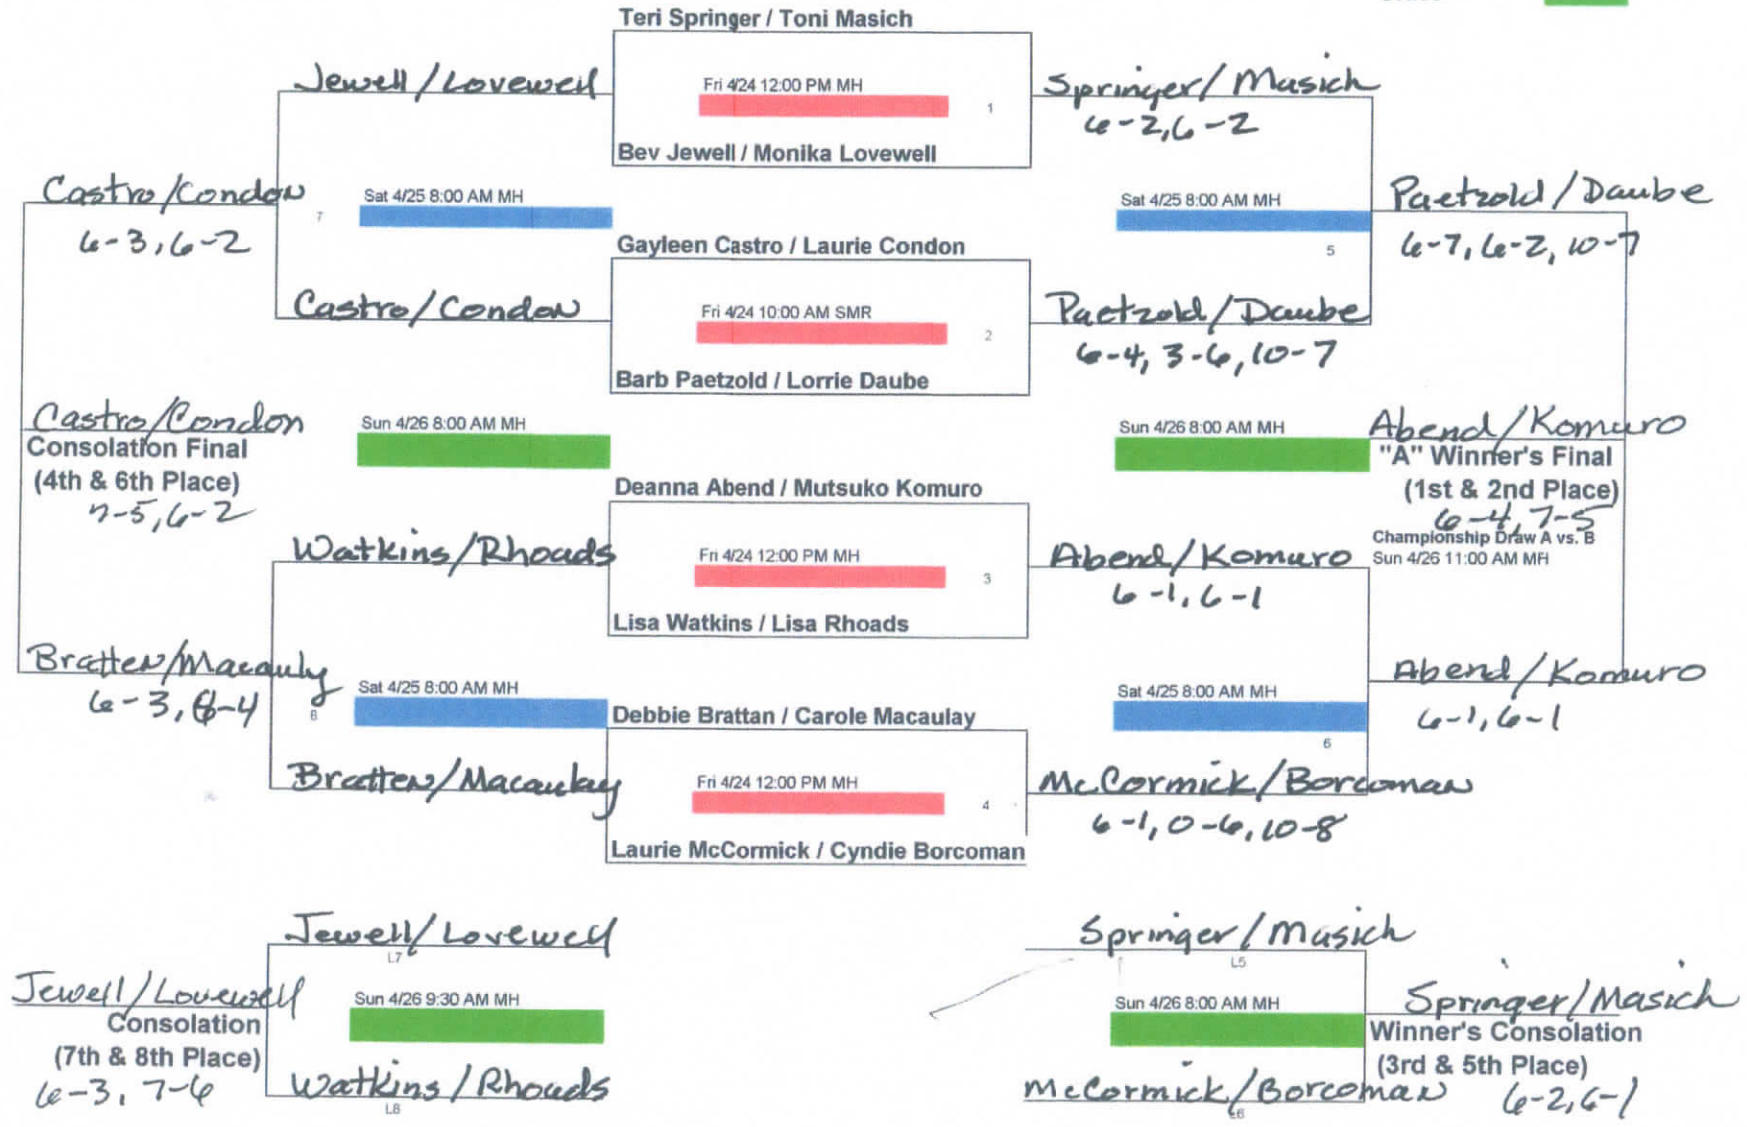

Mission Hills "Grand Slam" Grand Prix

Division: 4.0 Women's Doubles (Draw A)

Dates: 4/24-26, 2015

1st Dudley/Thompson ✓
2nd Abend/Komuro 7-5, 6-1

Hardcourt =

Clay =

Grass =