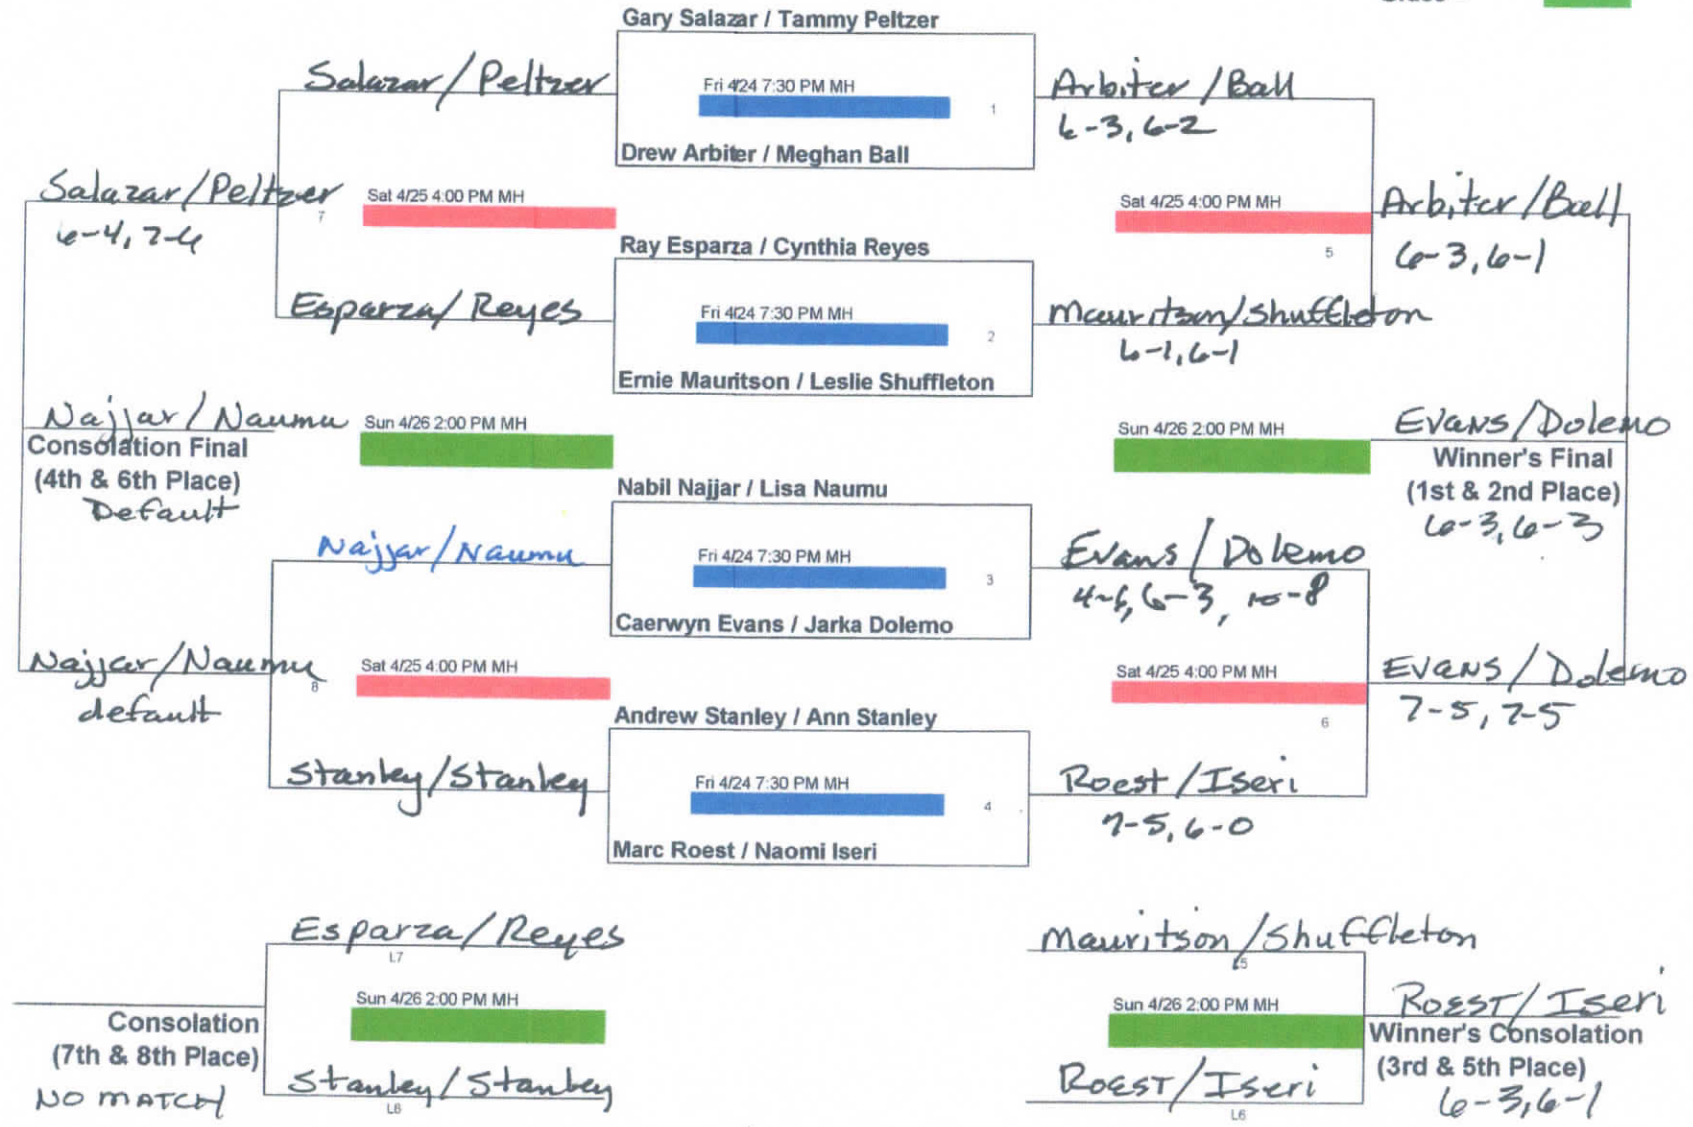

Mission Hills "Grand Slam" Grand Prix

Division: 9.5 Mixed Doubles

Dates: 4/24-26, 2015

Hardcourt =

Clay =

Grass =