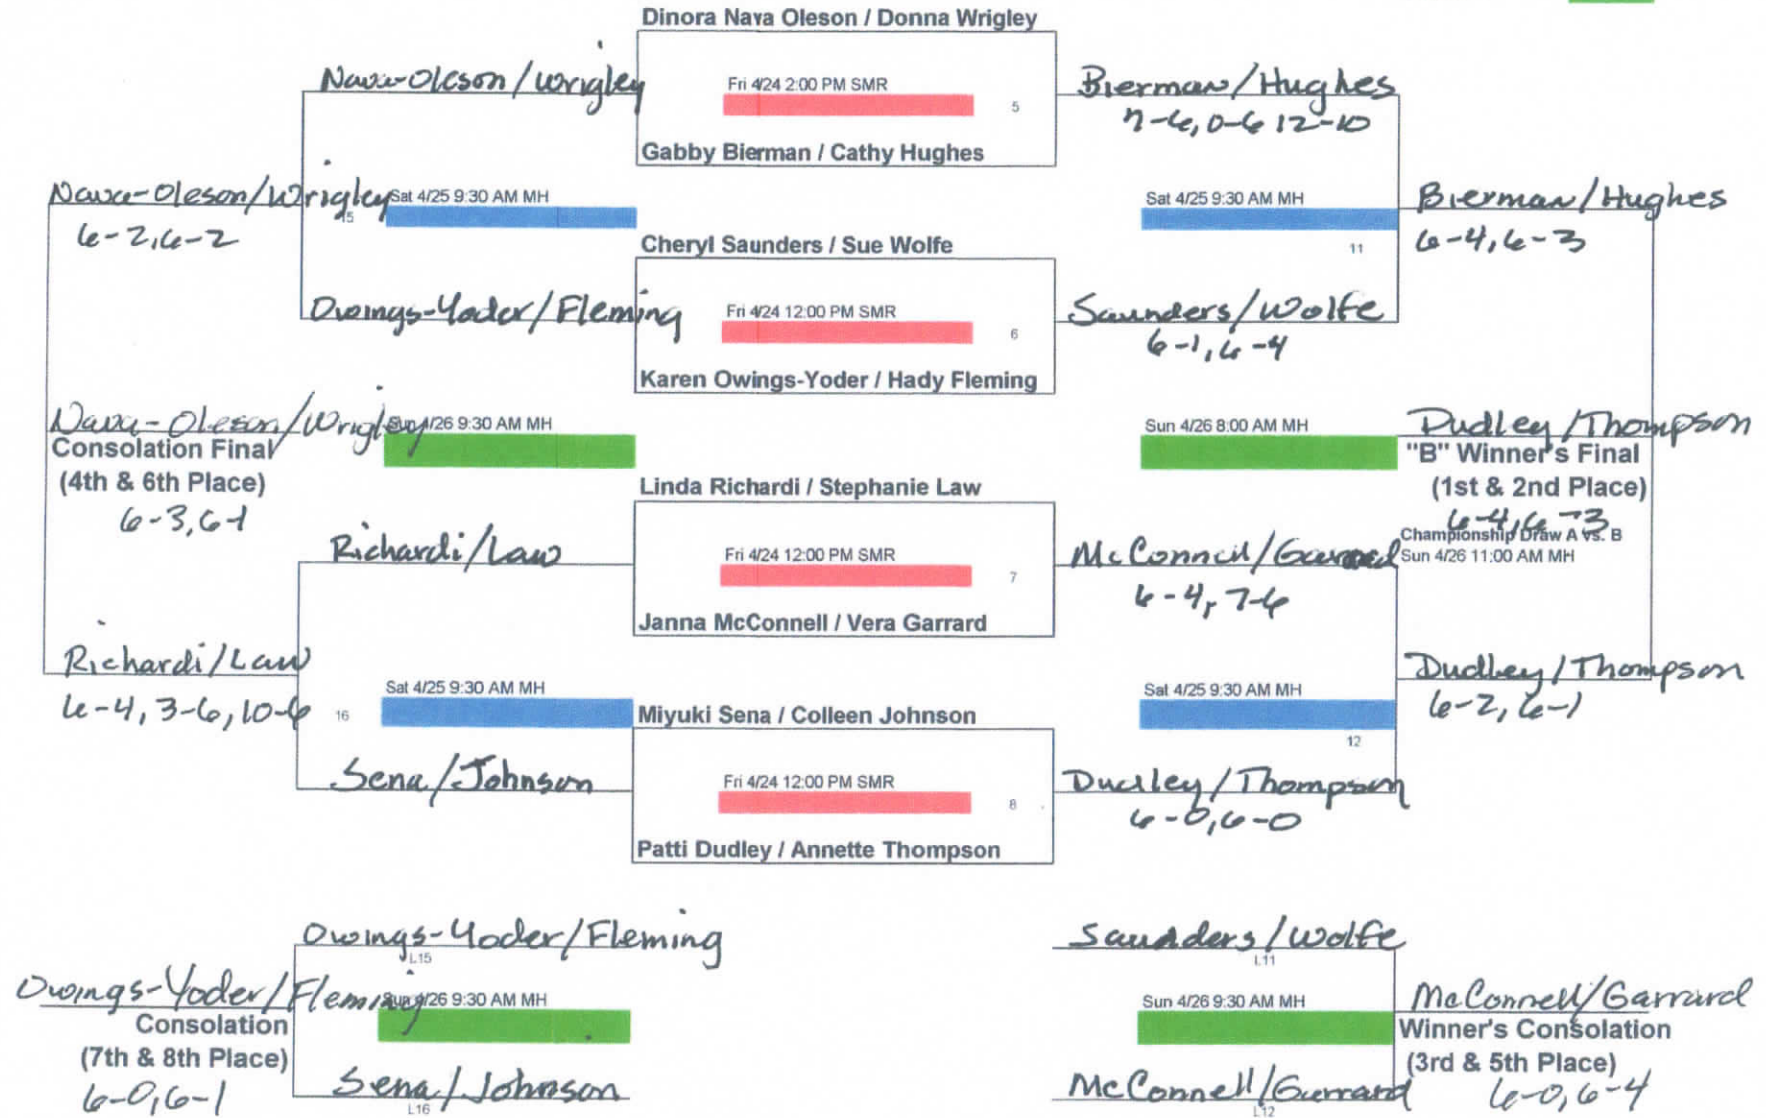

Clay = 

Grass = 

Mission Hills "Grand Slam" Grand Prix

Division: 4.0 Women's Doubles (Draw B)

Dates: 4/24-26, 2015

Hardcourt = 

Clay = 

Grass = 

Mission Hills "Grand Slam" Grand Prix

Division: 4.0 Mixed Doubles (Flight A)

Dates: 4/24-26, 2015

1st Place Conn/Conn
 2nd Hernandez/Crump

Hardcourt = █

Clay = █

Grass = █

7-6, 6-3
 10-6