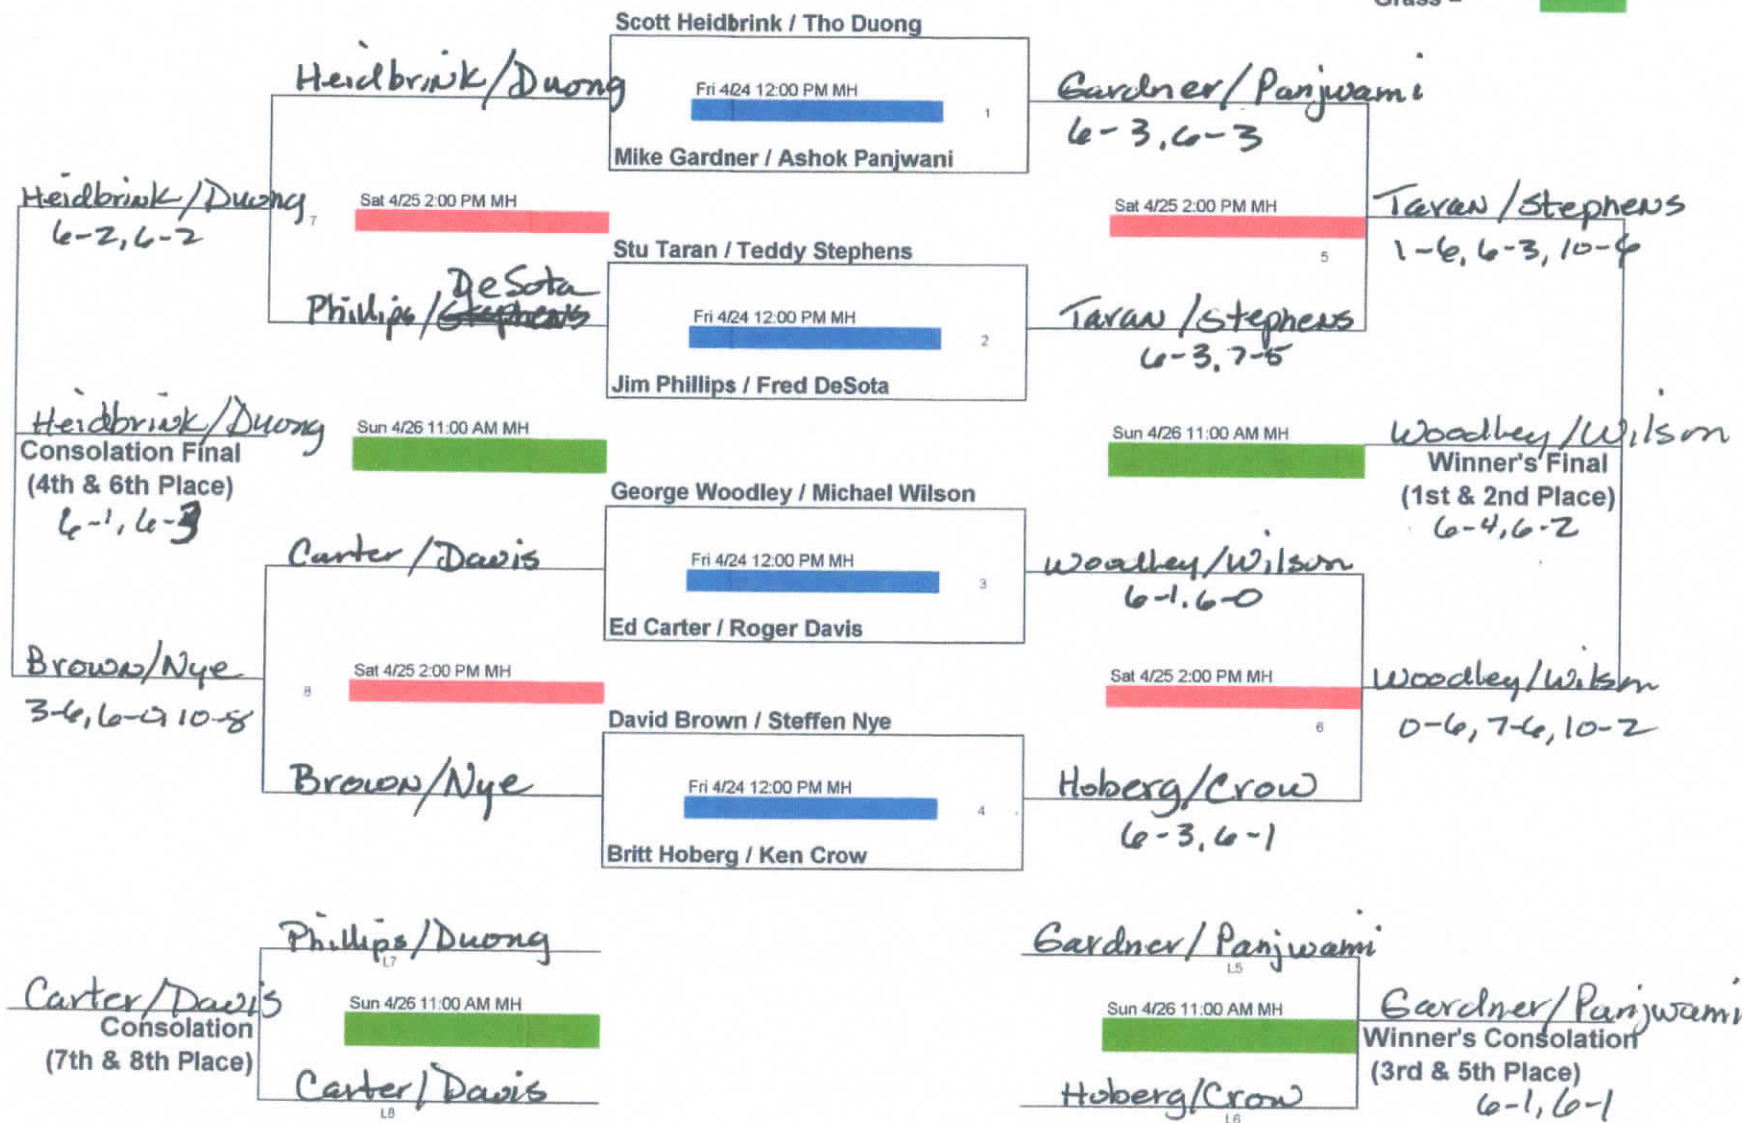

Mission Hills "Grand Slam" Grand Prix

Division: 4.0 Mixed Doubles (Flight A)

Dates: 4/24-26, 2015

1st Place Conn/Conn
 2nd Hernandez/Crump

Hardcourt = █

Clay = █

Grass = █

7-6, 6-3
 10-6

Mission Hills "Grand Slam" Grand Prix

Division: 4.0 Mixed Doubles (Flight B)

Dates: 4/24-26, 2015

Hardcourt = 

Clay = 

Grass = 

Mission Hills "Grand Slam" Grand Prix

Division: 3.5 Men's Doubles

Dates: 4/24-26, 2015

Hardcourt = 

Clay = 

Grass = 

Mission Hills "Grand Slam" Grand Prix

Division: 3.5 Women's Doubles (Flight A)

Dates: 4/24-26, 2015

1st place Delaney/Weeks
 2nd place Cannon/Bunce
 Hardcourt = ■ 7-5, 6-4
 Clay = ■
 Grass = ■