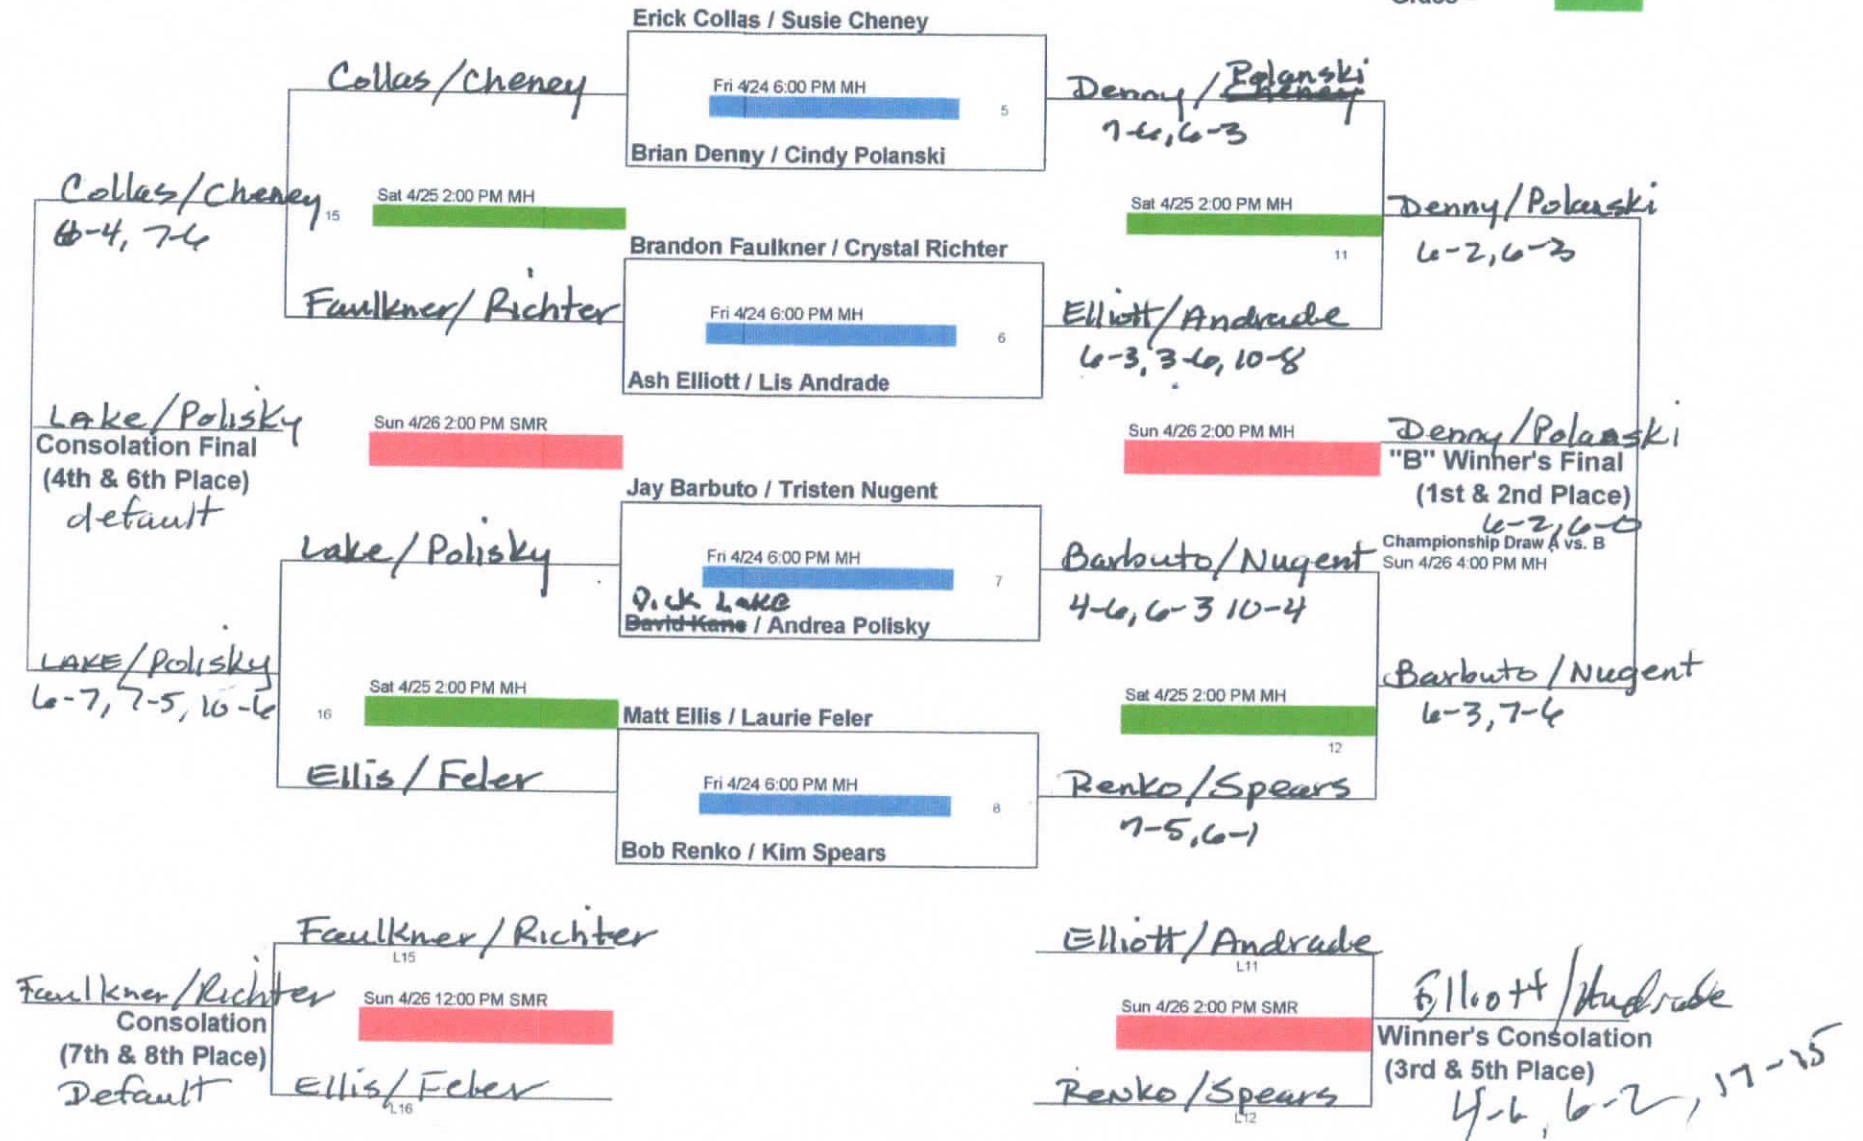

Mission Hills "Grand Slam" Grand Prix

Division: 4.5 Mixed Doubles (Flight B)

Dates: 4/24-26, 2015

Hardcourt = 

Clay = 

Grass = 

Mission Hills "Grand Slam" Grand Prix

Division: 4.0 Mens Doubles (Flight A)