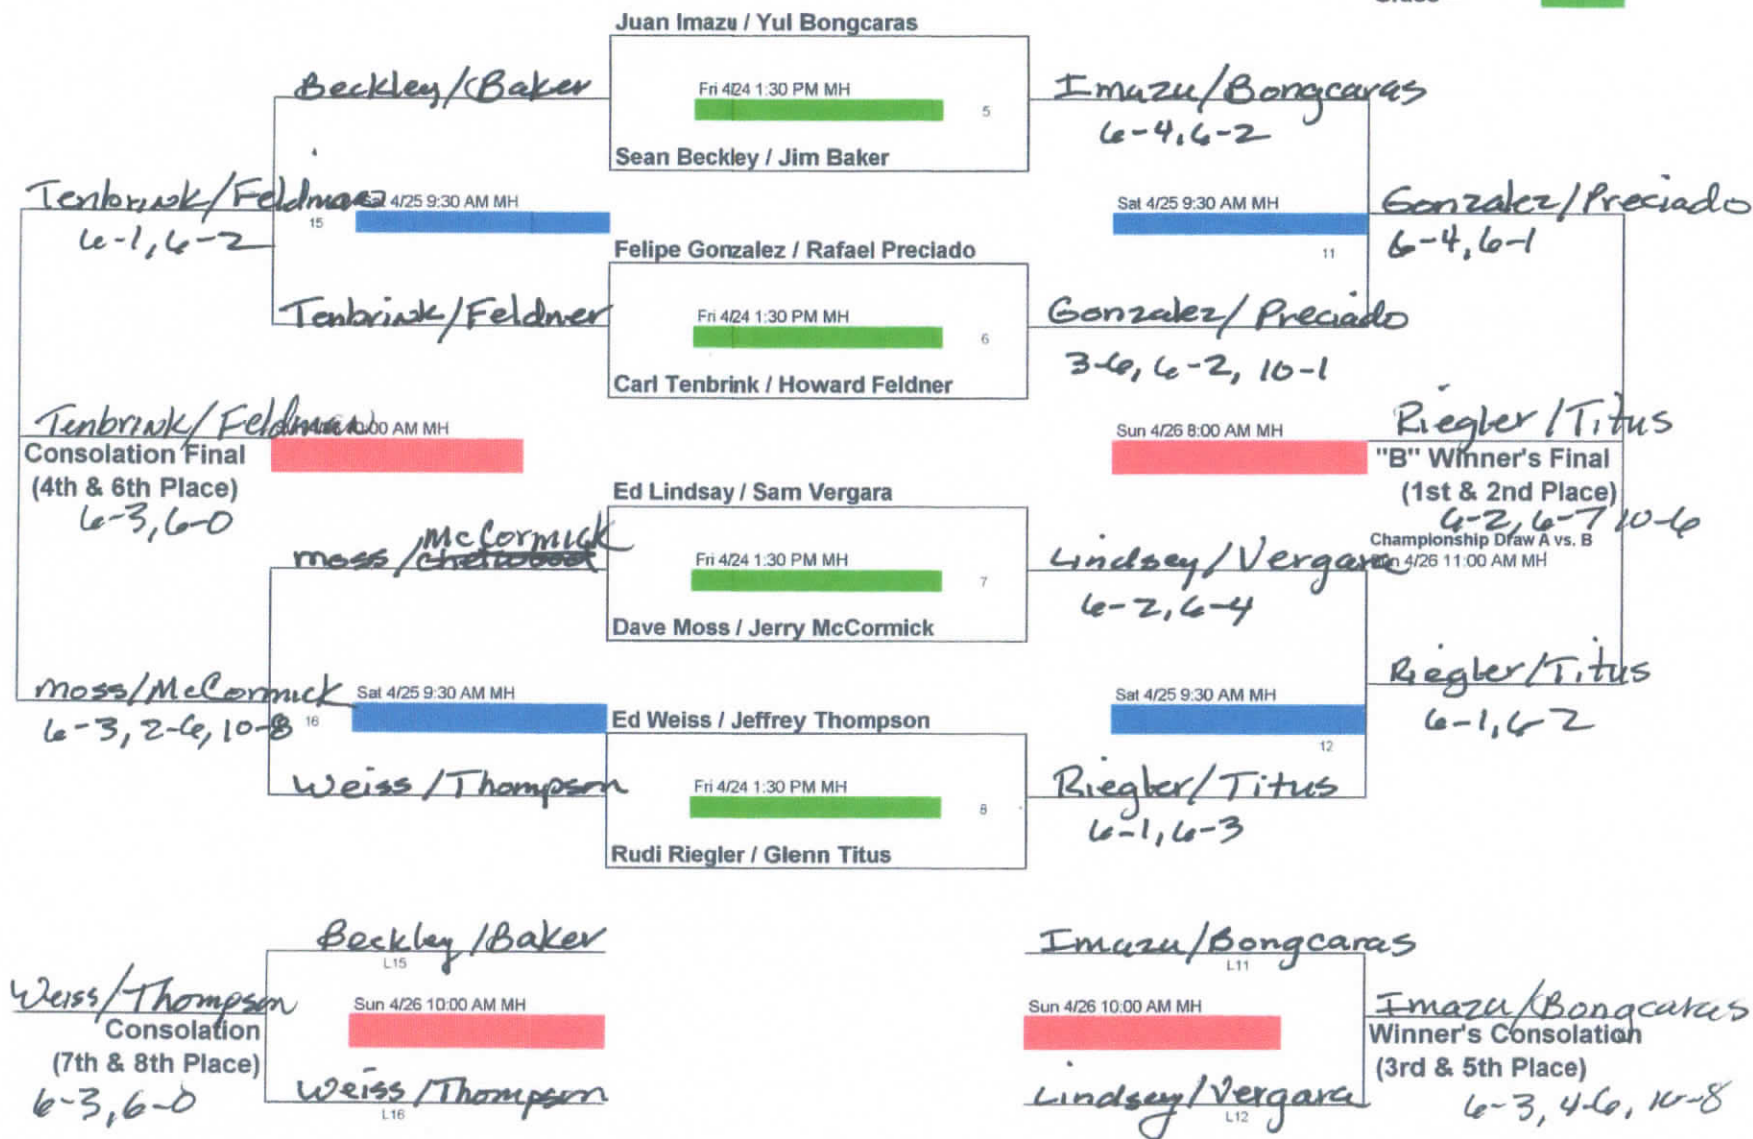

Mission Hills "Grand Slam" Grand Prix

Division: 4.0 Mens Doubles (Flight B)

Dates: 4/24-26, 2015

Hardcourt =

Clay =

Grass =