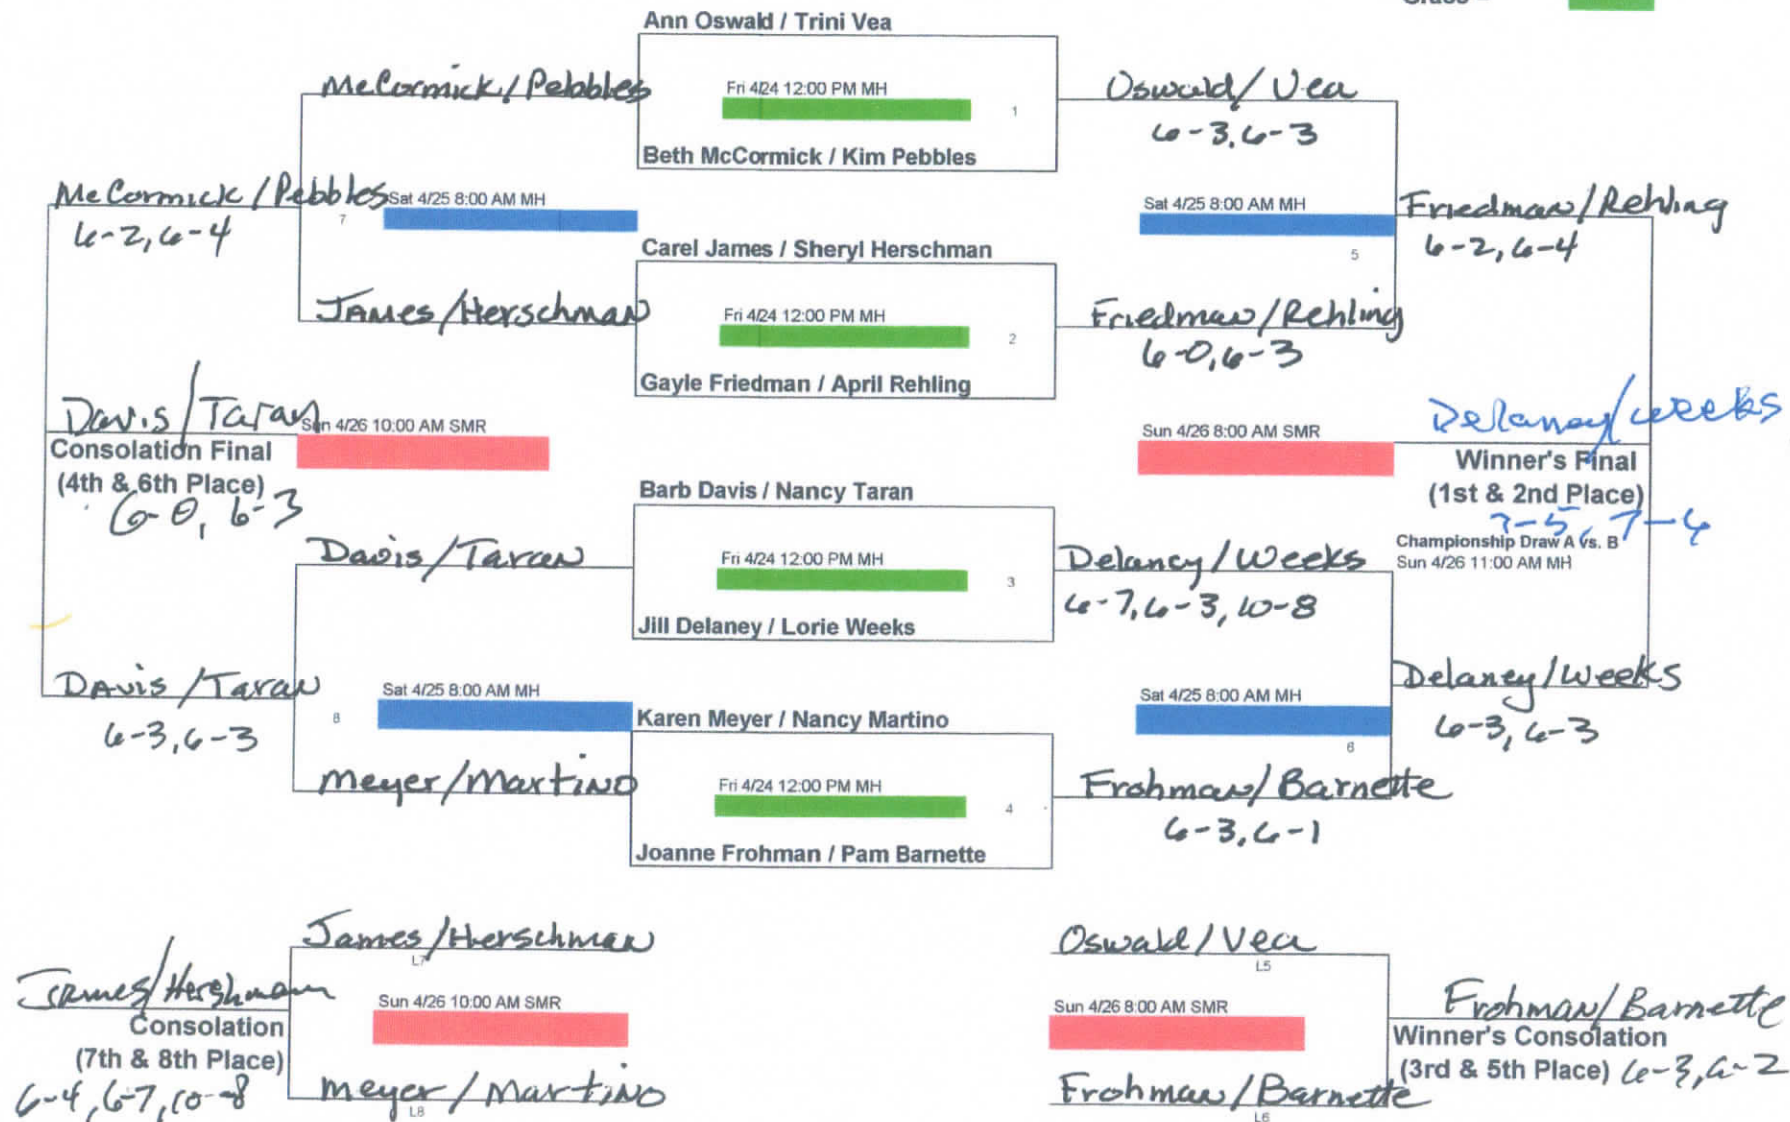

Mission Hills "Grand Slam" Grand Prix

Division: 4.0 Mixed Doubles (Flight A)

Dates: 4/24-26, 2015

1st Place Conn/Conn
 2nd Hernandez/Crump

Hardcourt = █

Clay = █

Grass = █

7-6, 6-3
 10-6

Dates: 4/24-26, 2015

Hardcourt = 

Clay = 

Grass = 

Mission Hills "Grand Slam" Grand Prix

Division: 3.5 Women's Doubles (Flight A)

Dates: 4/24-26, 2015

1st place Delaney/Weeks
 2nd place Cannon/Bunce
 Hardcourt = ■ 7-5, 6-4
 Clay = ■
 Grass = ■

Mission Hills "Grand Slam" Grand Prix

Division: 3.5 Women's Doubles (Flight B)

Dates: 4/24-26, 2015

Hardcourt = 

Clay = 

Grass = 

Mission Hills "Grand Slam" Grand Prix

Division: 3.5 Mixed Doubles