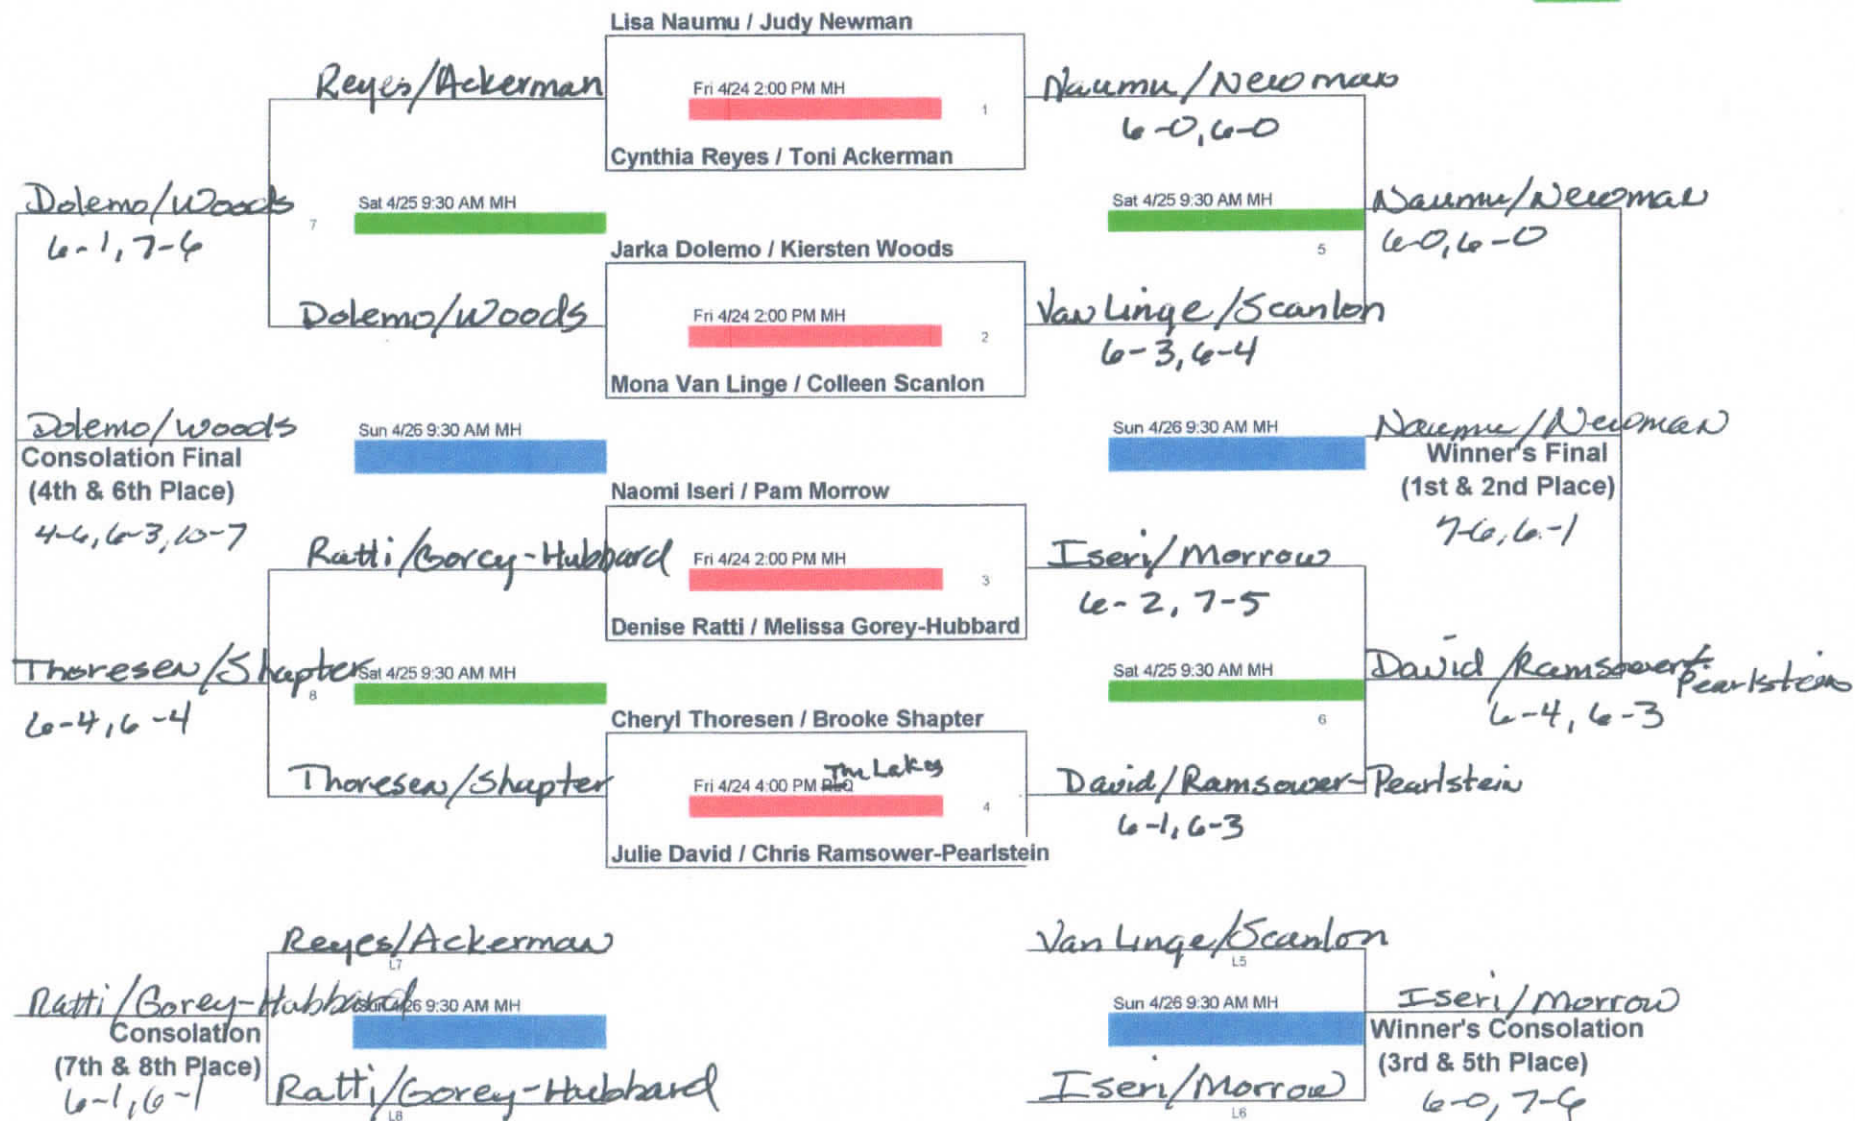

Mission Hills
 Don't Copy
 Do Not Remove

Mission Hills "Grand Slam" Grand Prix

Division: 5.0 Men's Doubles

Dates: 4/24-26, 2015

Hardcourt = 
 Clay = 
 Grass = 

Mission Hills "Grand Slam" Grand Prix

Division: 5.0 Women's Doubles

Dates: 4/24-26, 2015

Hardcourt = 

Clay = 

Grass = 

Mission Hills "Grand Slam" Grand Prix

Division: 9.5 Mixed Doubles

Dates: 4/24-26, 2015

Hardcourt = 