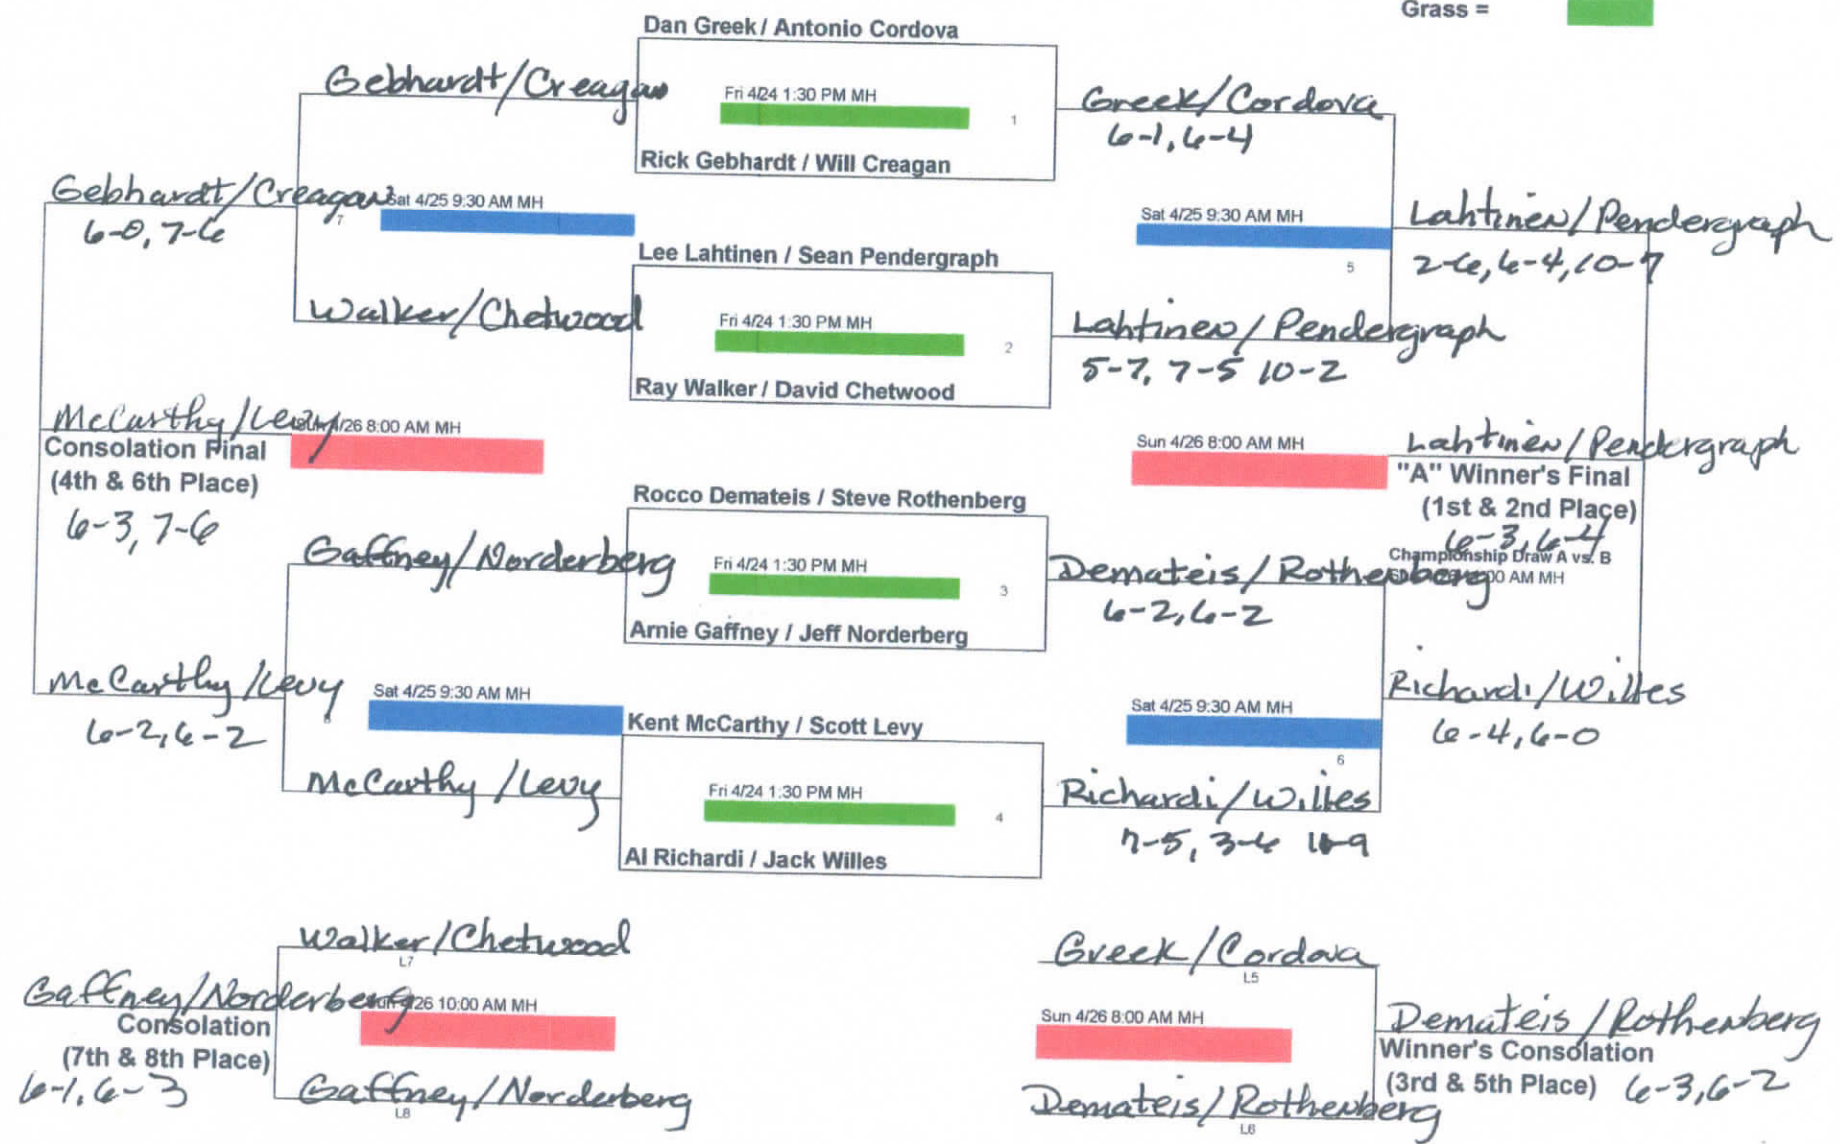

Mission Hills "Grand Slam" Grand Prix

Division: 4.5 Mixed Doubles (Flight B)

Dates: 4/24-26, 2015

Hardcourt = 

Clay = 

Grass = 

Mission Hills "Grand Slam" Grand Prix

Division: 4.0 Mens Doubles (Flight A)

Dates: 4/24-26, 2015

1st Lahtinen / Pendergraph ✓
 2nd Regier / Titus
 4-6, 6-0, 10-2
 Hardcourt = █

Clay = █

Grass = █

Mission Hills "Grand Slam" Grand Prix

Division: 4.0 Mens Doubles (Flight B)

Dates: 4/24-26, 2015