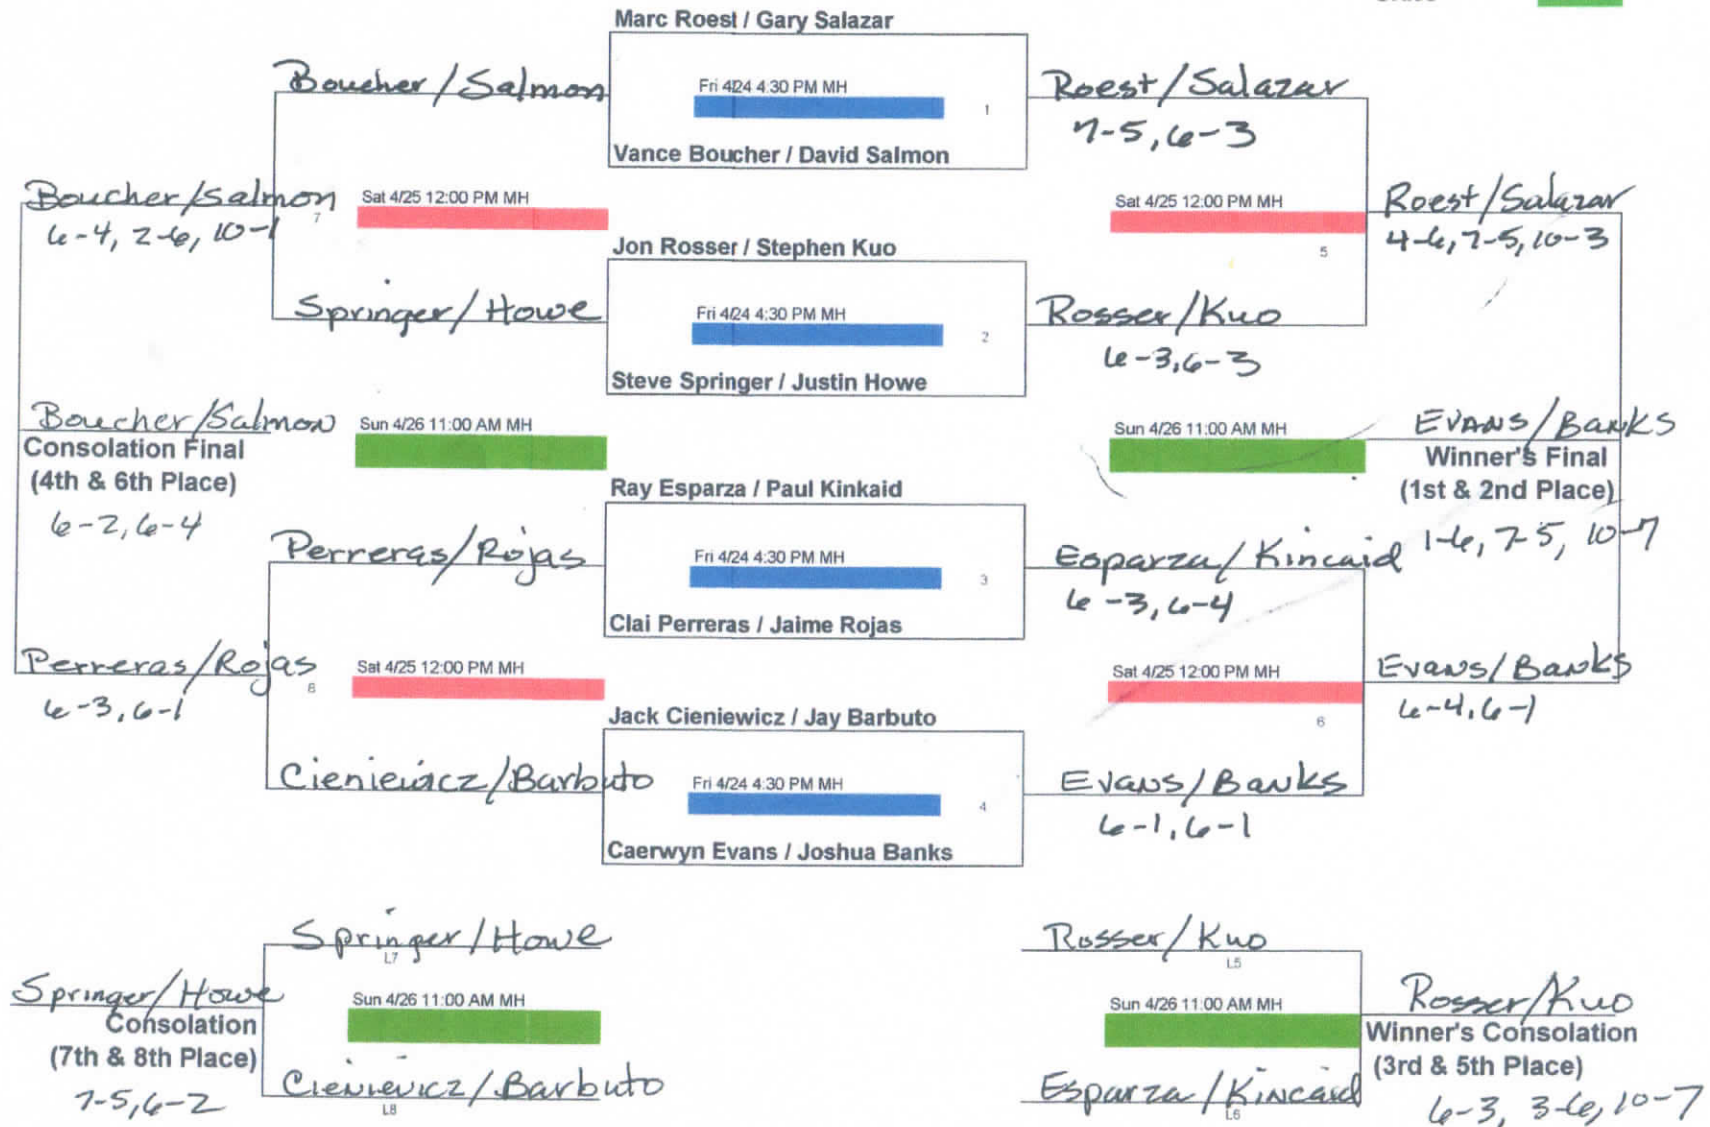

Mission Hills
 Don't Copy
 Do Not Remove

Mission Hills "Grand Slam" Grand Prix

Division: 5.0 Men's Doubles

Dates: 4/24-26, 2015

Hardcourt = 
 Clay = 
 Grass = 

Mission Hills "Grand Slam" Grand Prix

Division: 5.0 Women's Doubles