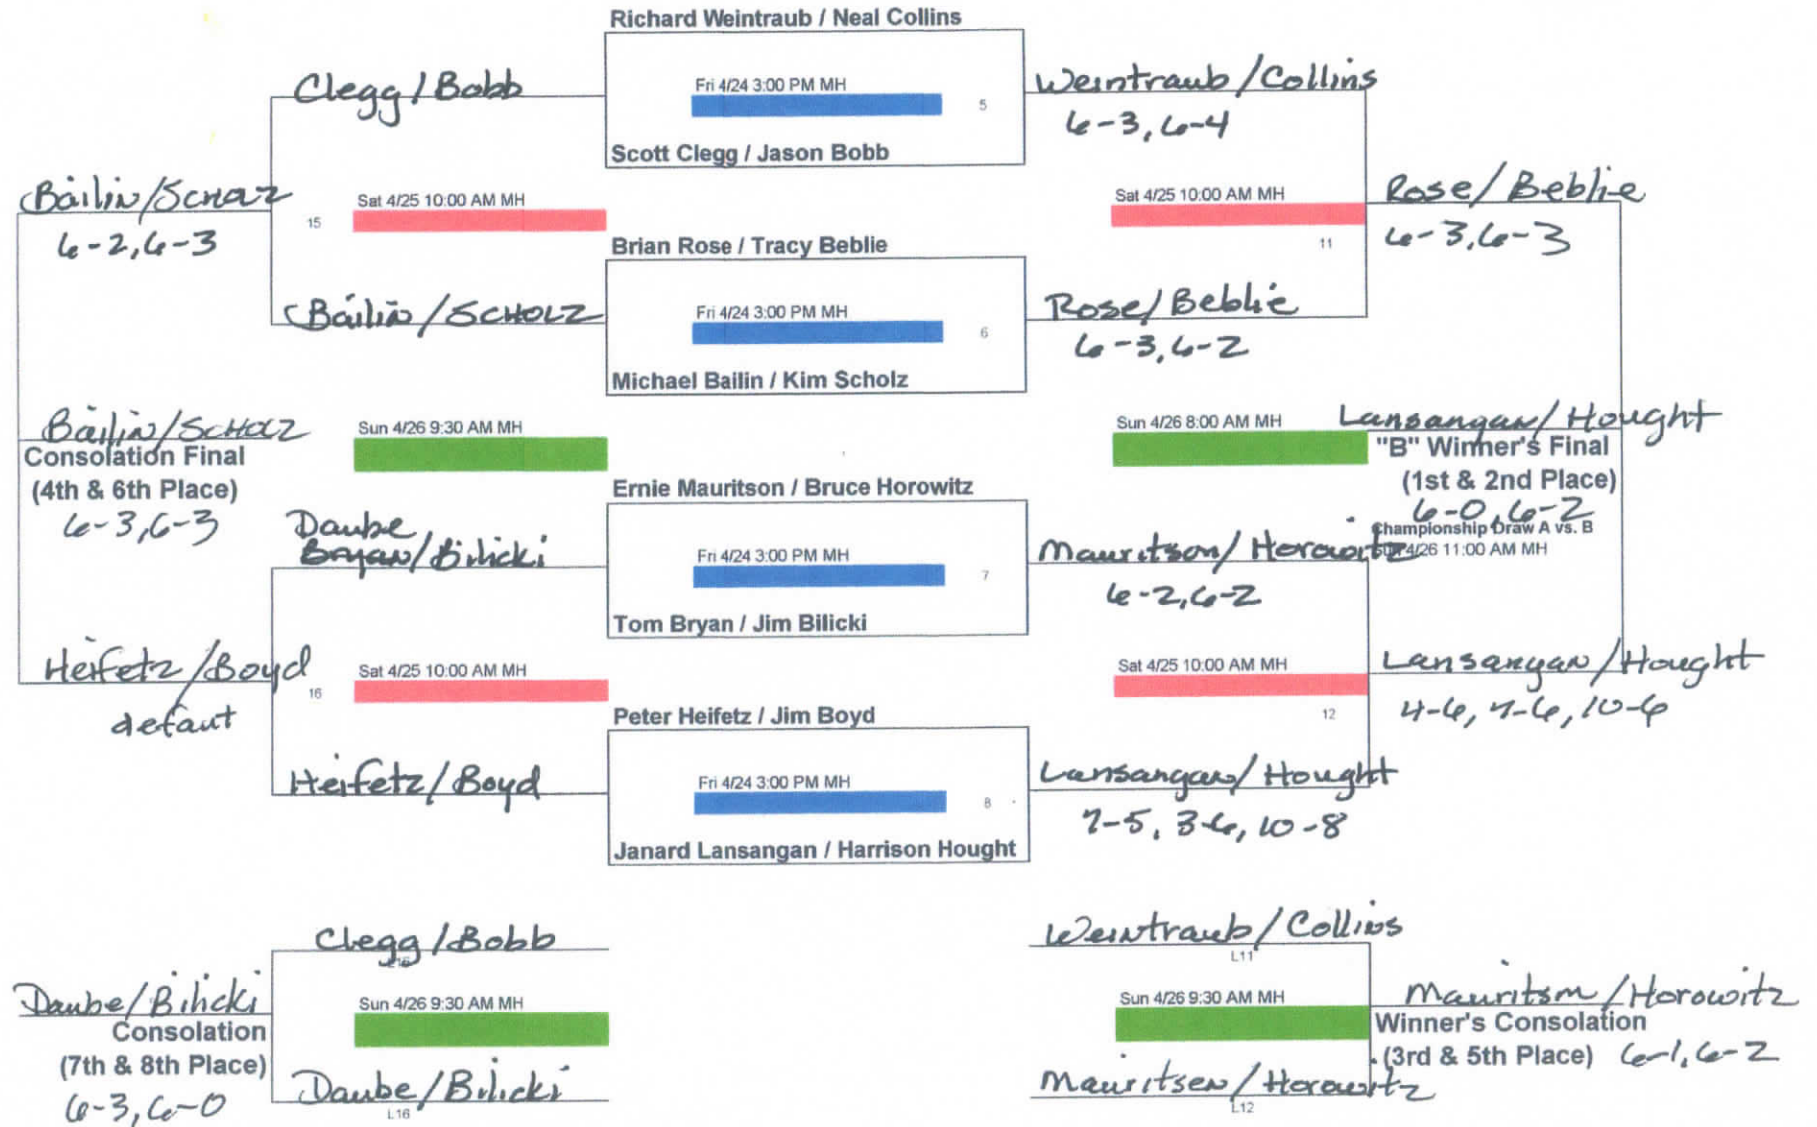

Mission Hills "Grand Slam" Grand Prix

Division: 4.5 Men's Doubles (Flight B)

Dates: 4/24-26, 2015

Hardcourt = 

Clay = 

Grass = 

Mission Hills "Grand Slam" Grand Prix

1st Parente/Beckley 5-7, 6-4, 10-8 ✓

Division: 4.5 Womens Doubles (Flight A) 2nd Nugent/Rubin

Hardcourt =

Clay =

Grass =

Dates: 4/24-26, 2015

Mission Hills "Grand Slam" Grand Prix

Division: 4.5 Womens Doubles (Flight B)

Dates: 4/24-26, 2015