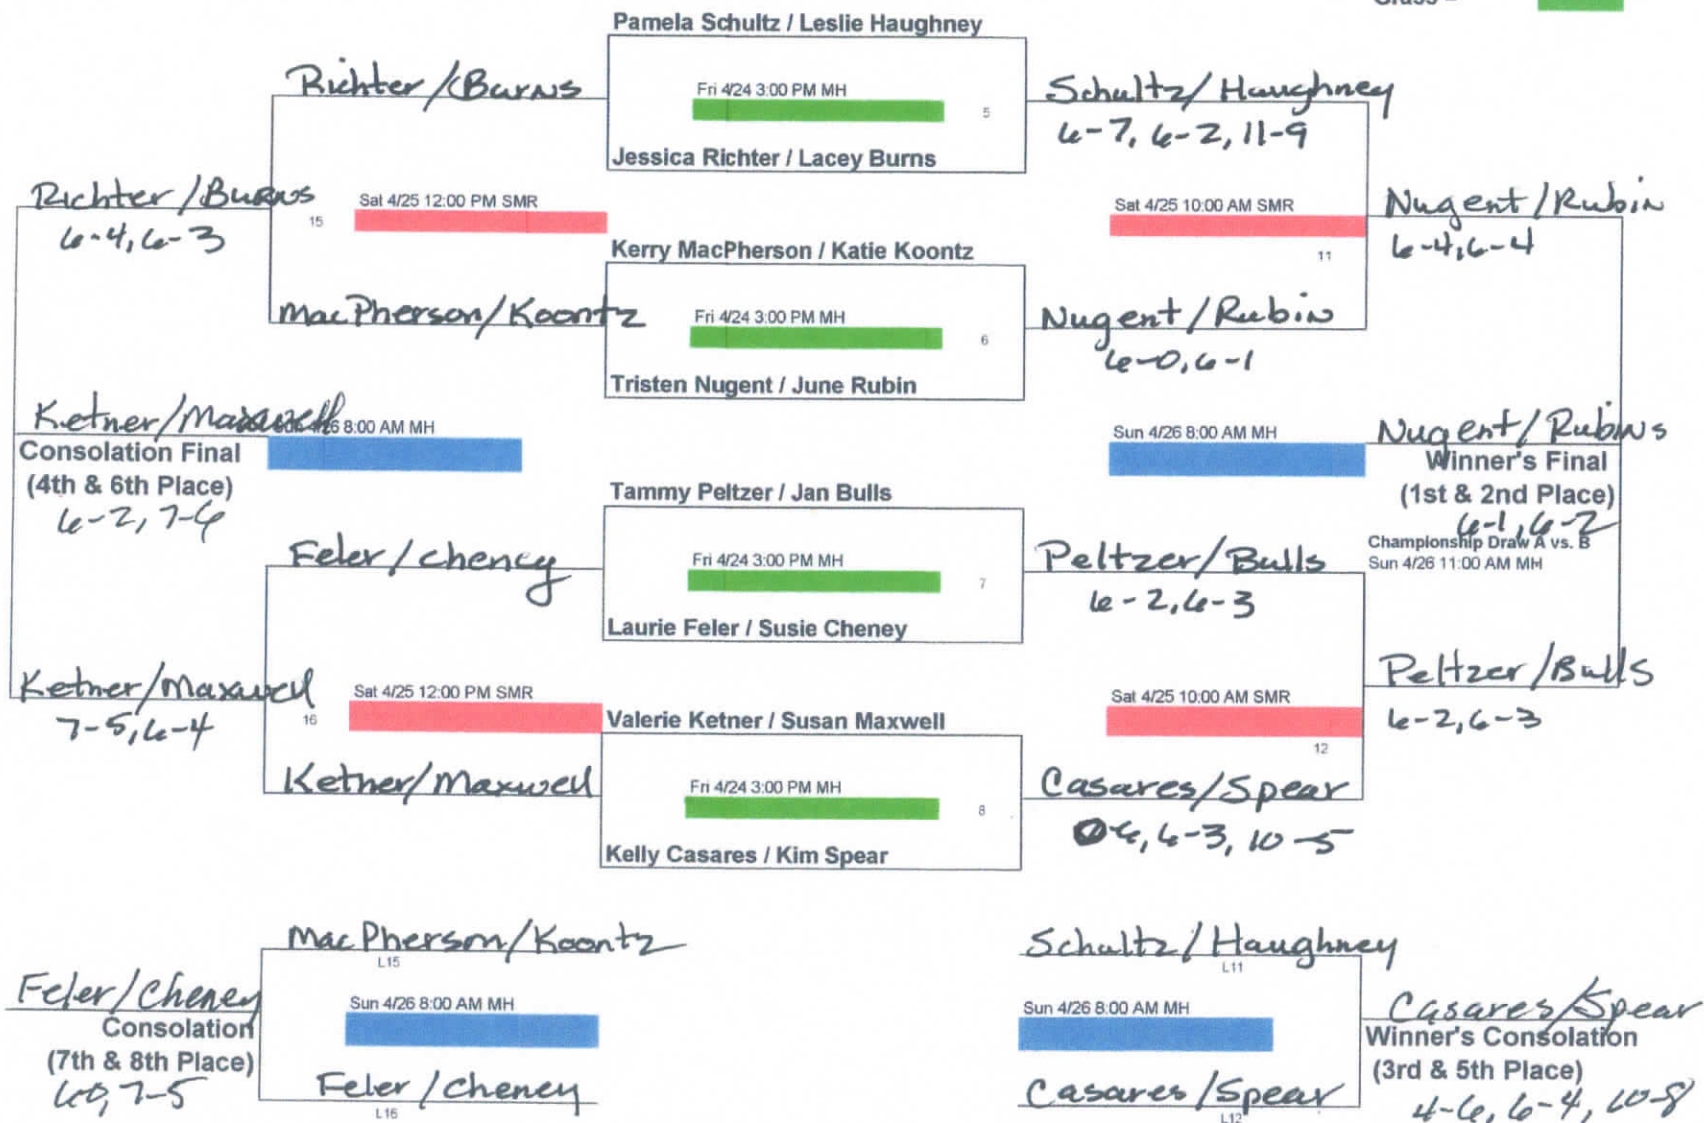

Division: 4.5 Womens Doubles (Flight A) 2nd Nugent/Rubin

Hardcourt =

Clay =

Grass =

Dates: 4/24-26, 2015

Mission Hills "Grand Slam" Grand Prix

Division: 4.5 Womens Doubles (Flight B)

Dates: 4/24-26, 2015

Hardcourt = 

Clay = 

Grass = 

Mission Hills "Grand Slam" Grand Prix

Division: 4.5 Mixed Doubles (Flight A)

Dates: 4/24-26, 2015

1st Denny/Bokaski
 2nd Rogers/Purcell
 Hardcourt = ■ 6-2, 7-5
 Clay = ■
 Grass = ■