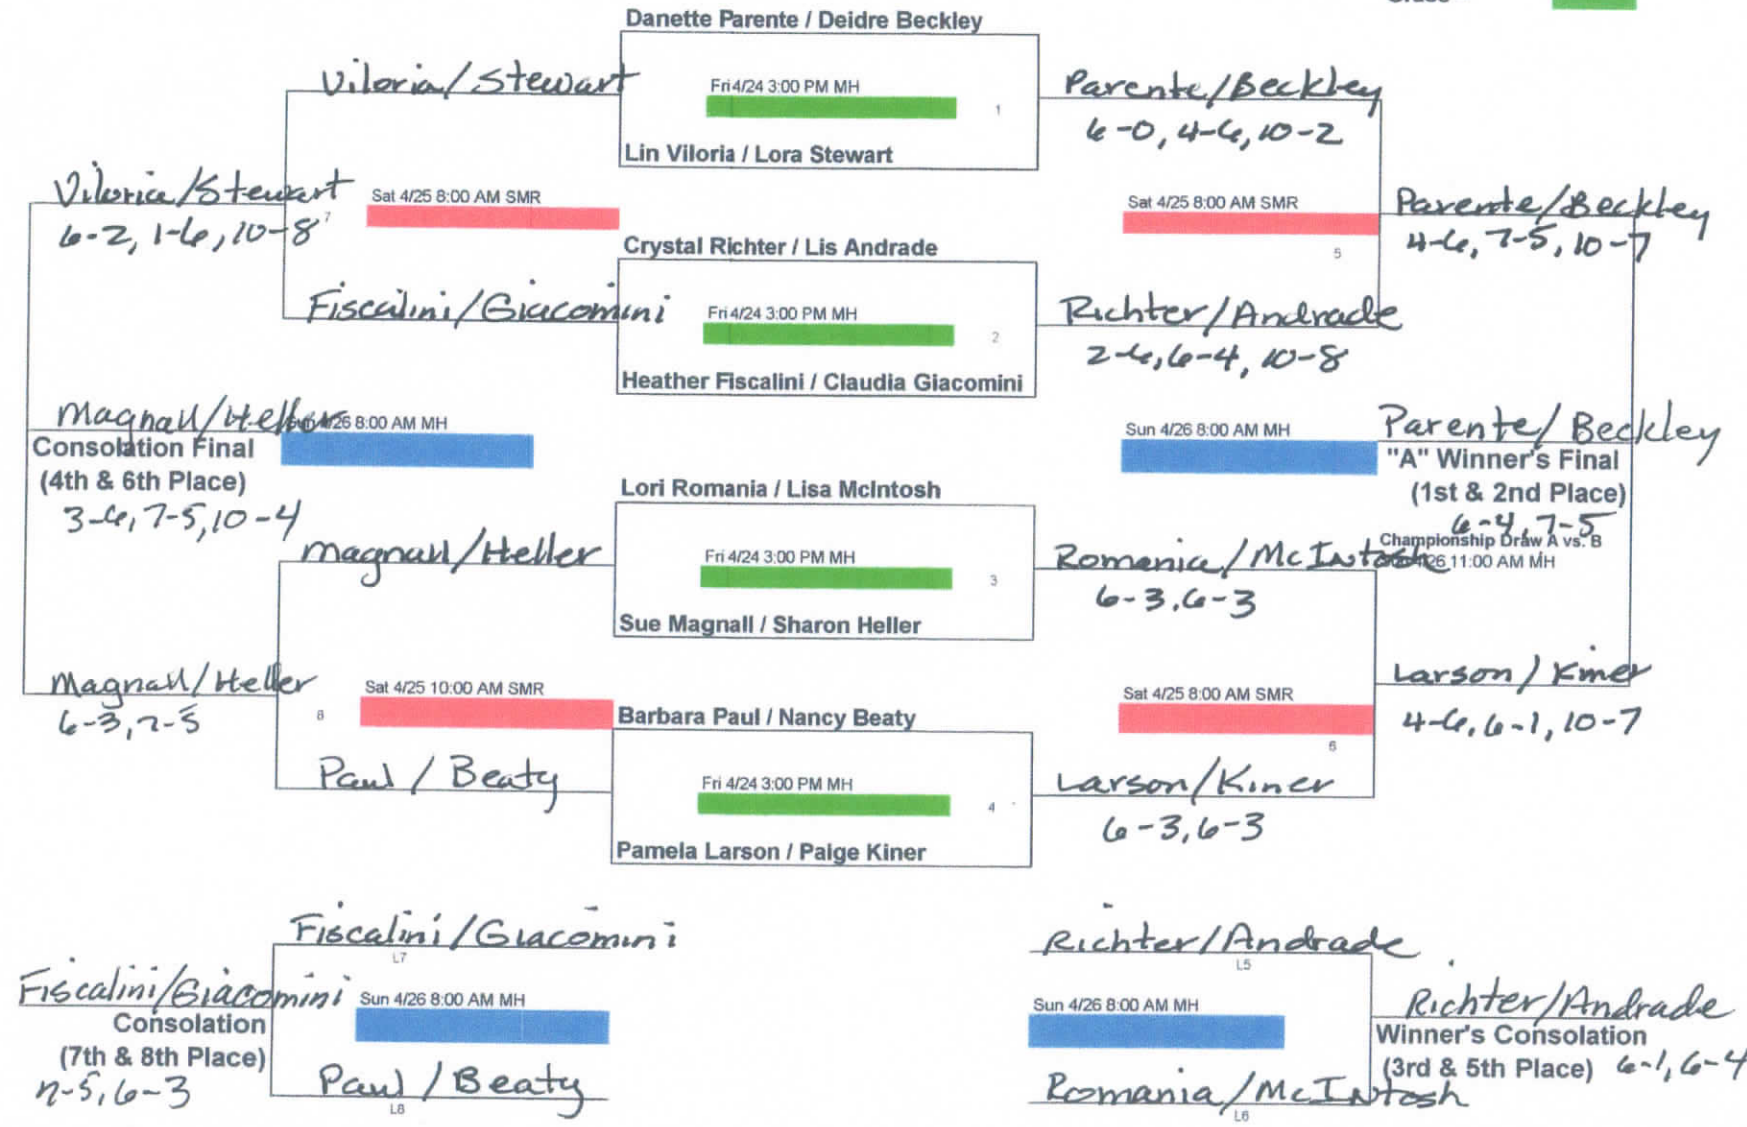

Mission Hills "Grand Slam" Grand Prix

Division: 4.5 Men's Doubles (Flight A)

Dates: 4/24-26, 2015

1st Denny/Jackson 6-1, 7-5 ✓
 2nd Lansangan/Hought
 Harcourt = [red box]

Clay = [red box]

Grass = [green box]

Mission Hills "Grand Slam" Grand Prix

Division: 4.5 Men's Doubles (Flight B)

Dates: 4/24-26, 2015

Hardcourt = 

Clay = 

Grass = 

Mission Hills "Grand Slam" Grand Prix

1st Parente/Beckley 5-7, 6-4, 10-8 ✓

Division: 4.5 Womens Doubles (Flight A) 2nd Nugent/Rubin

Hardcourt =

Clay =

Grass =

Dates: 4/24-26, 2015

Mission Hills "Grand Slam" Grand Prix

Division: 4.5 Womens Doubles (Flight B)

Dates: 4/24-26, 2015