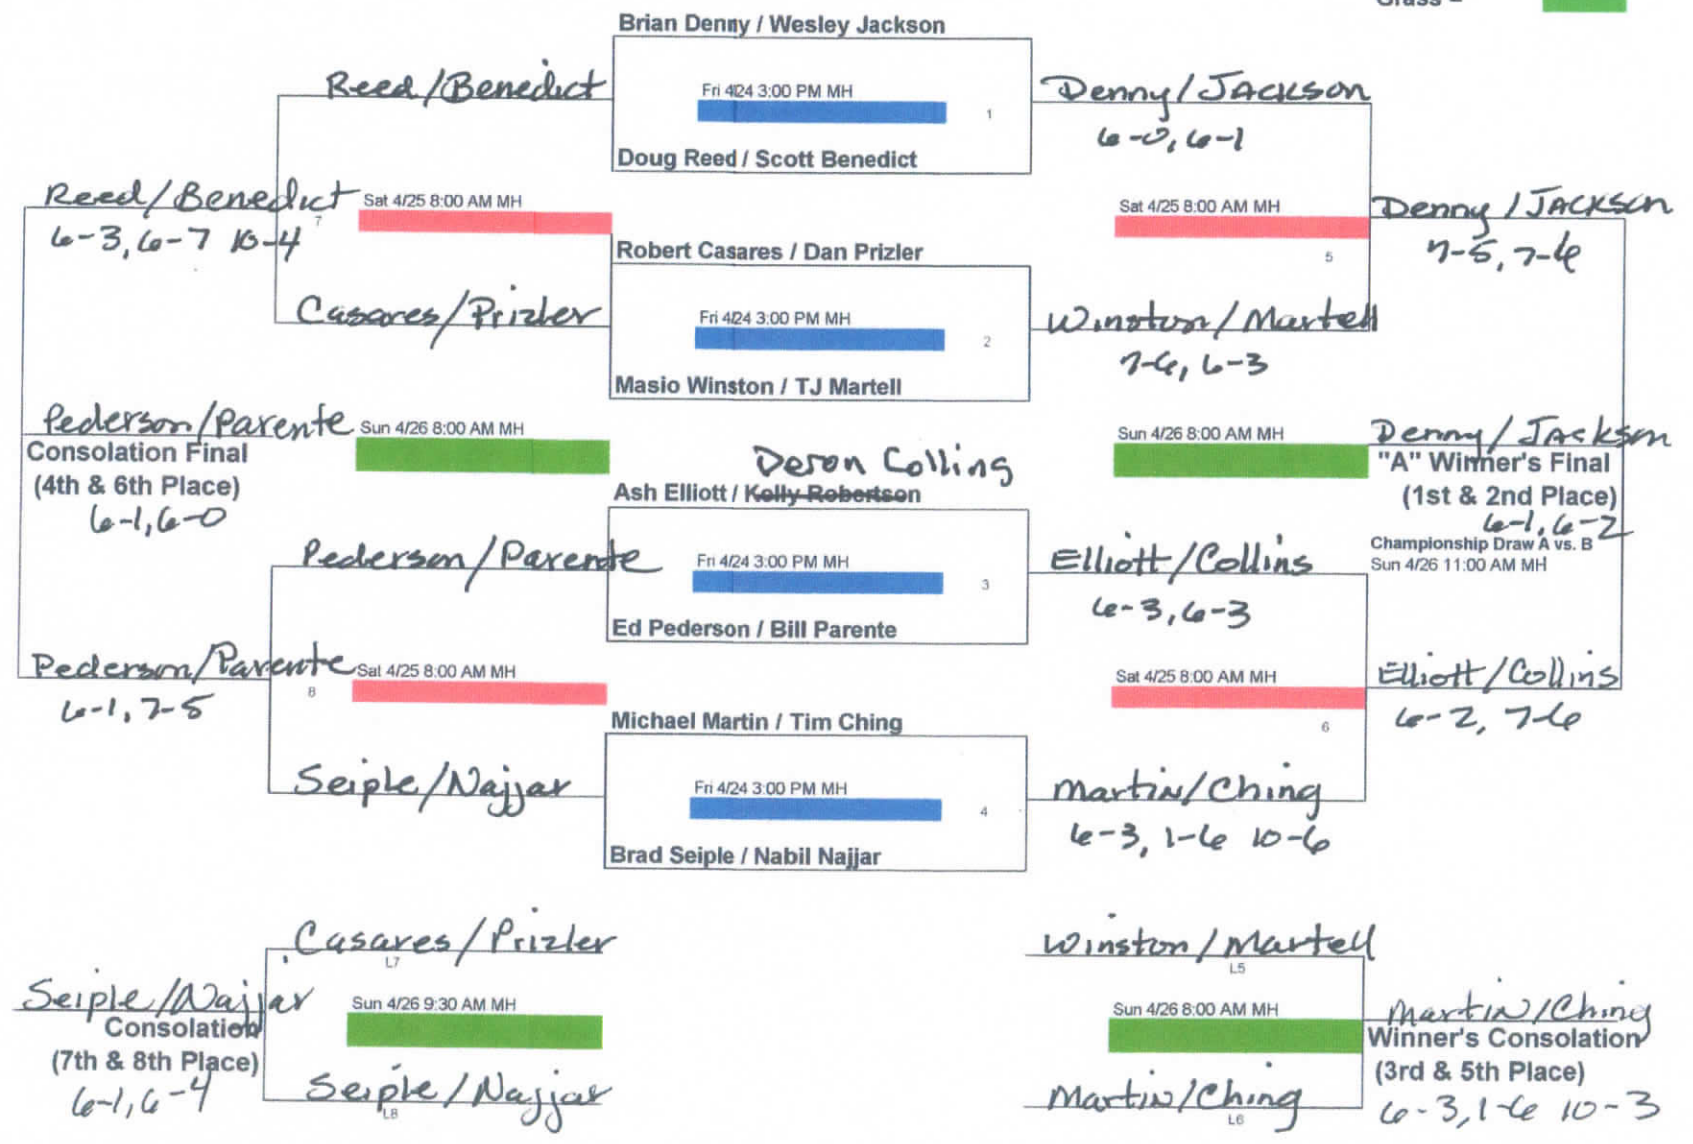

Mission Hills "Grand Slam" Grand Prix

Division: 4.5 Men's Doubles (Flight A)

Dates: 4/24-26, 2015

1st Denny/Jackson 6-1, 7-5 ✓
 2nd Lansangan/Hought
 Harcourt = [red box]

Clay = [red box]

Grass = [green box]

Division: 4.5 Womens Doubles (Flight A) 2nd Nugent/Rubin

Hardcourt =

Clay =

Grass =

Dates: 4/24-26, 2015

Mission Hills "Grand Slam" Grand Prix

Division: 4.5 Womens Doubles (Flight B)

Dates: 4/24-26, 2015