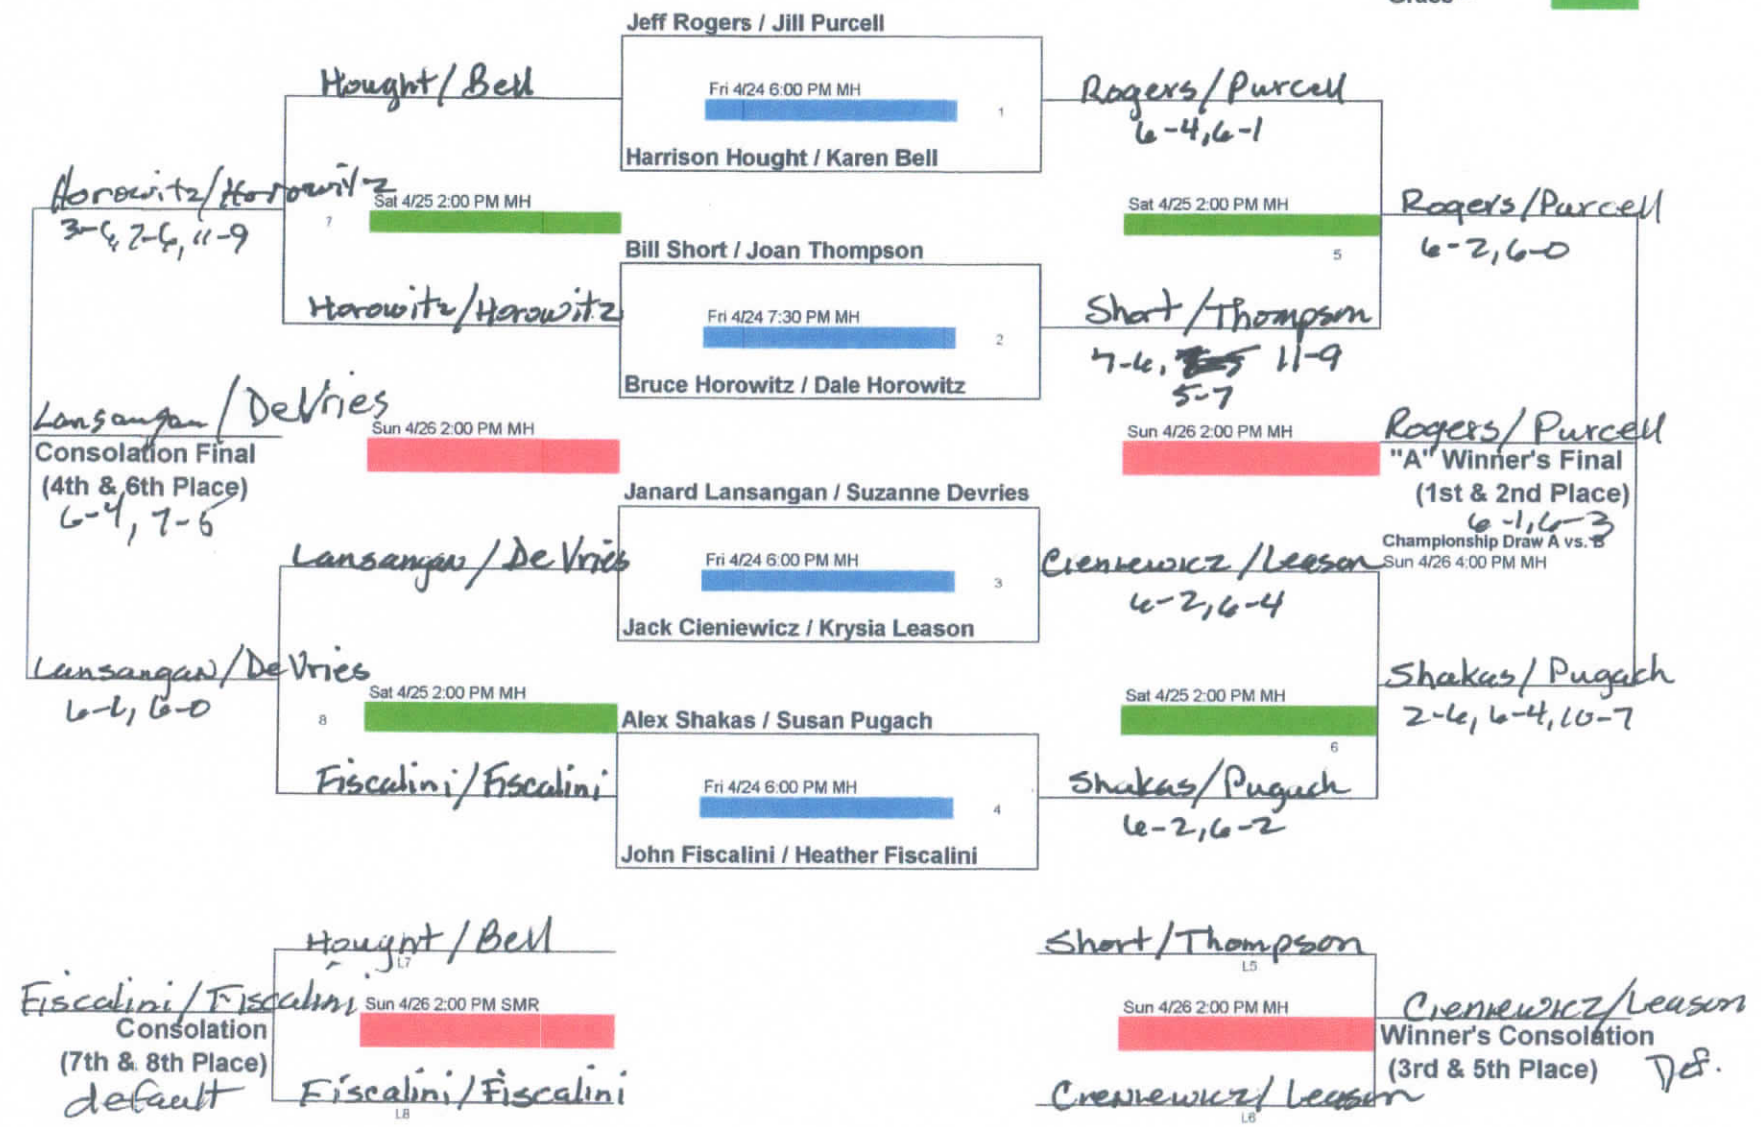

Division: 4.5 Womens Doubles (Flight A) 2nd Nugent/Rubin

Hardcourt =

Clay =

Grass =

Dates: 4/24-26, 2015

Mission Hills "Grand Slam" Grand Prix

Division: 4.5 Womens Doubles (Flight B)

Dates: 4/24-26, 2015

Hardcourt = 

Clay = 

Grass = 

Mission Hills "Grand Slam" Grand Prix

Division: 4.5 Mixed Doubles (Flight A)

Dates: 4/24-26, 2015

1st Denny/Bokaski
 2nd Rogers/Purcell
 Hardcourt = ■ 6-2, 7-5
 Clay = ■
 Grass = ■