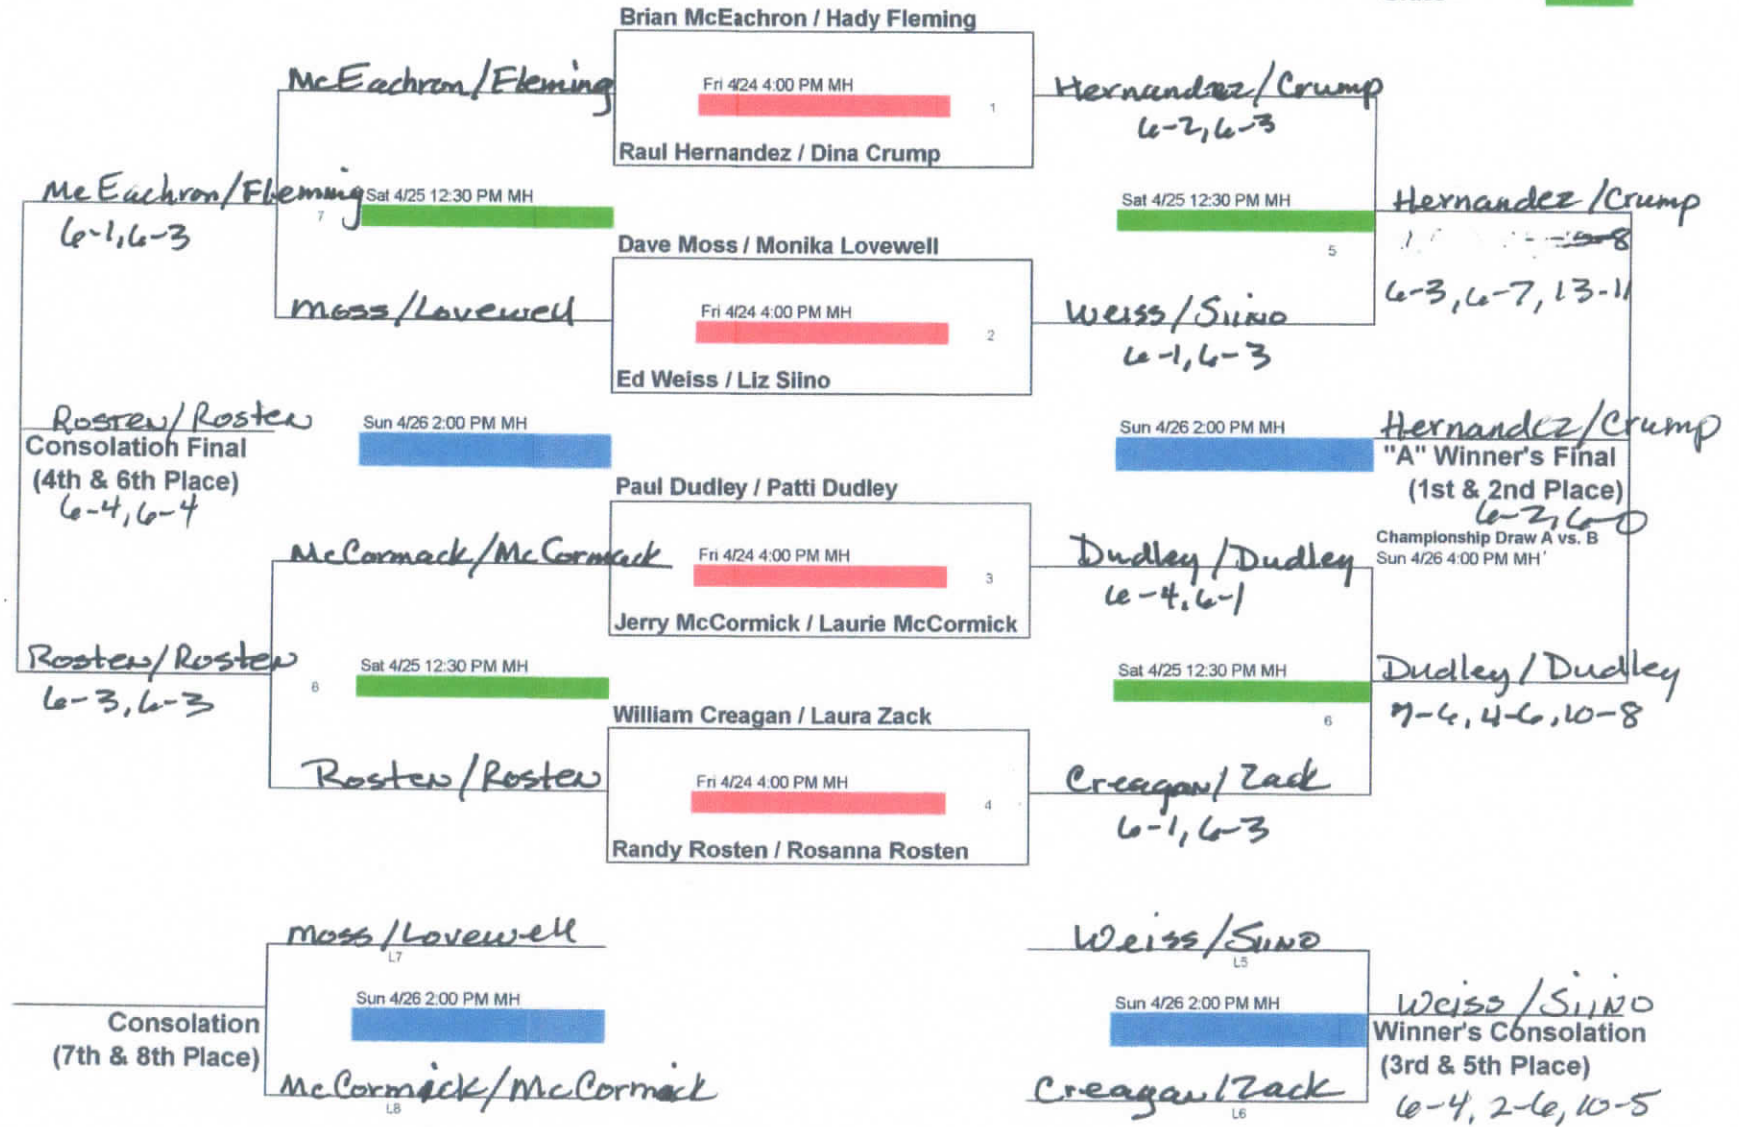

Mission Hills "Grand Slam" Grand Prix

Division: 4.0 Mixed Doubles (Flight A)

Dates: 4/24-26, 2015

1st Place Conn/Conn
 2nd Hernandez/Crump

Hardcourt = █

Clay = █

Grass = █

7-6, 6-3
 10-6