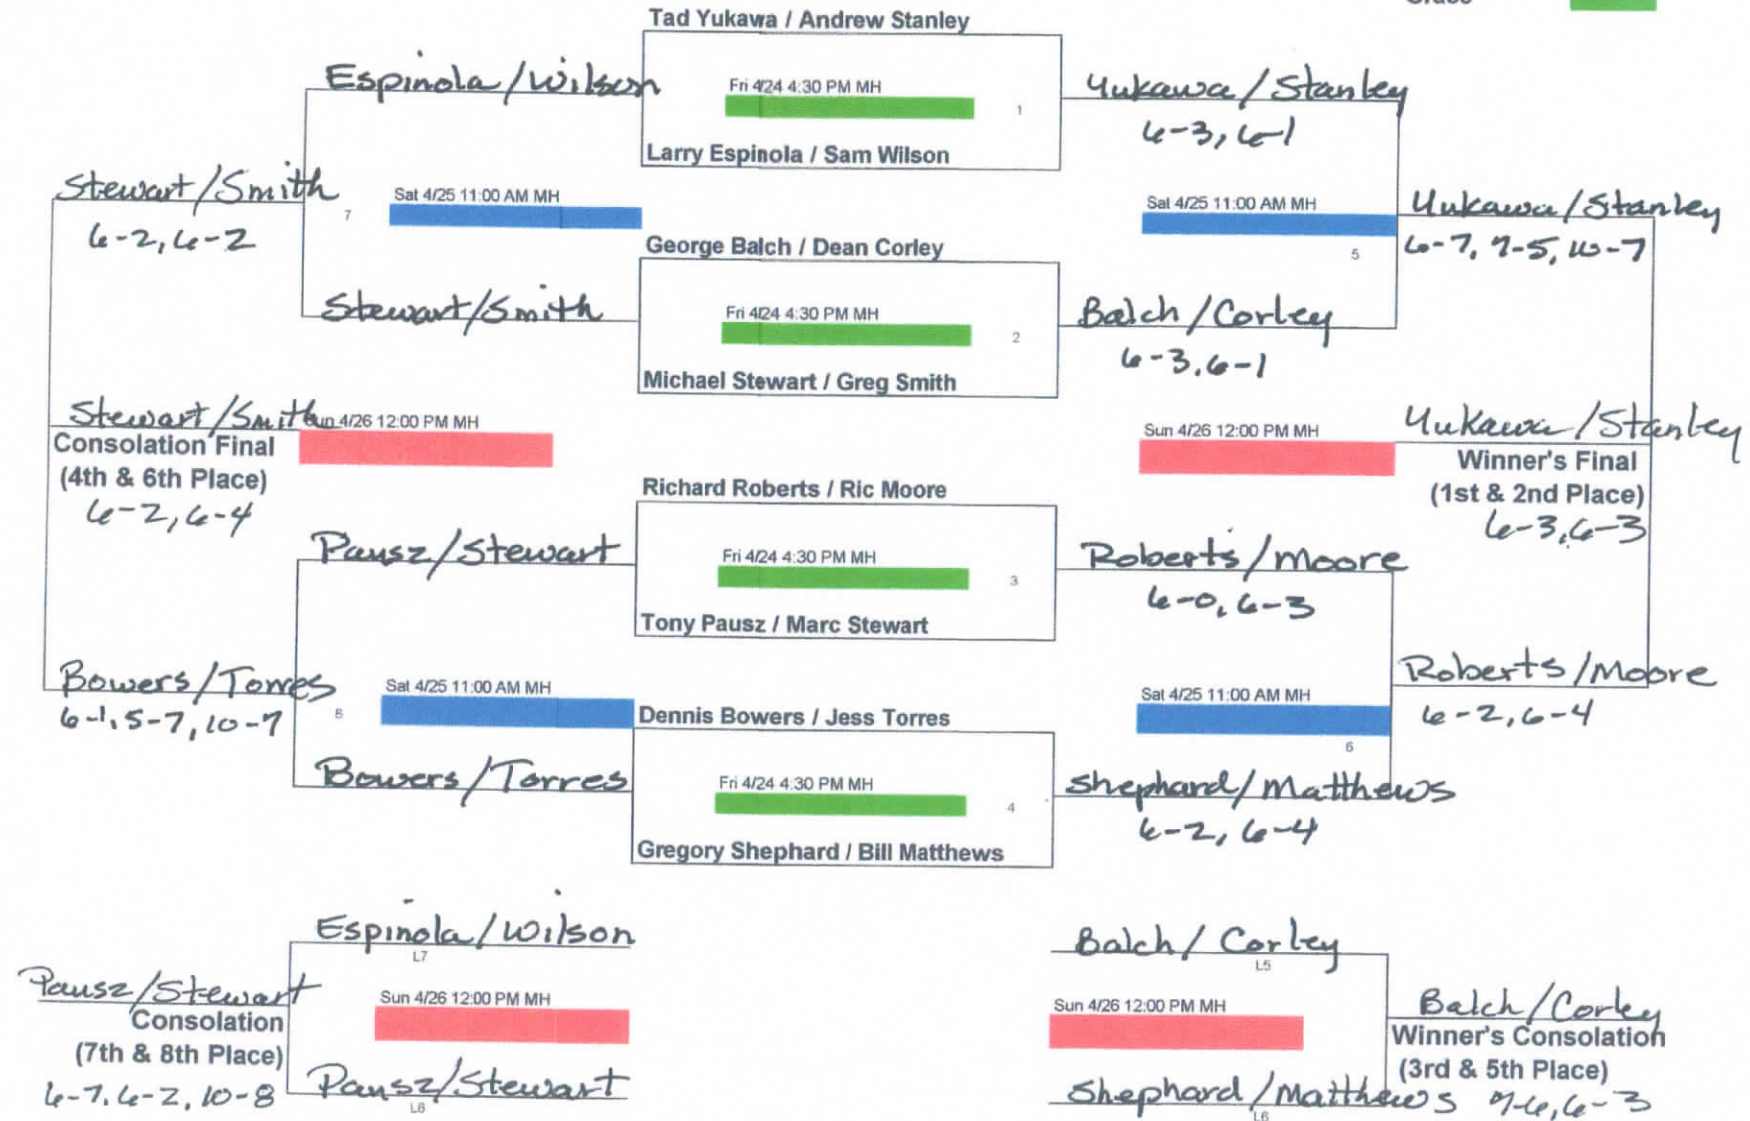

Clay = 

Grass = 

Mission Hills "Grand Slam" Grand Prix

Division: 60+ 4.5+ Mens Doubles

Dates: 4/24-26, 2015

Hardcourt = 

Clay = 

Grass = 

Mission Hills "Grand Slam" Grand Prix

Division: 4.5 Men's Doubles (Flight A)

Dates: 4/24-26, 2015

1st Denny/Jackson 6-1, 7-5 ✓
 2nd Lansangan/Hought
 Harcourt = [red box]

Clay = [red box]

Grass = [green box]