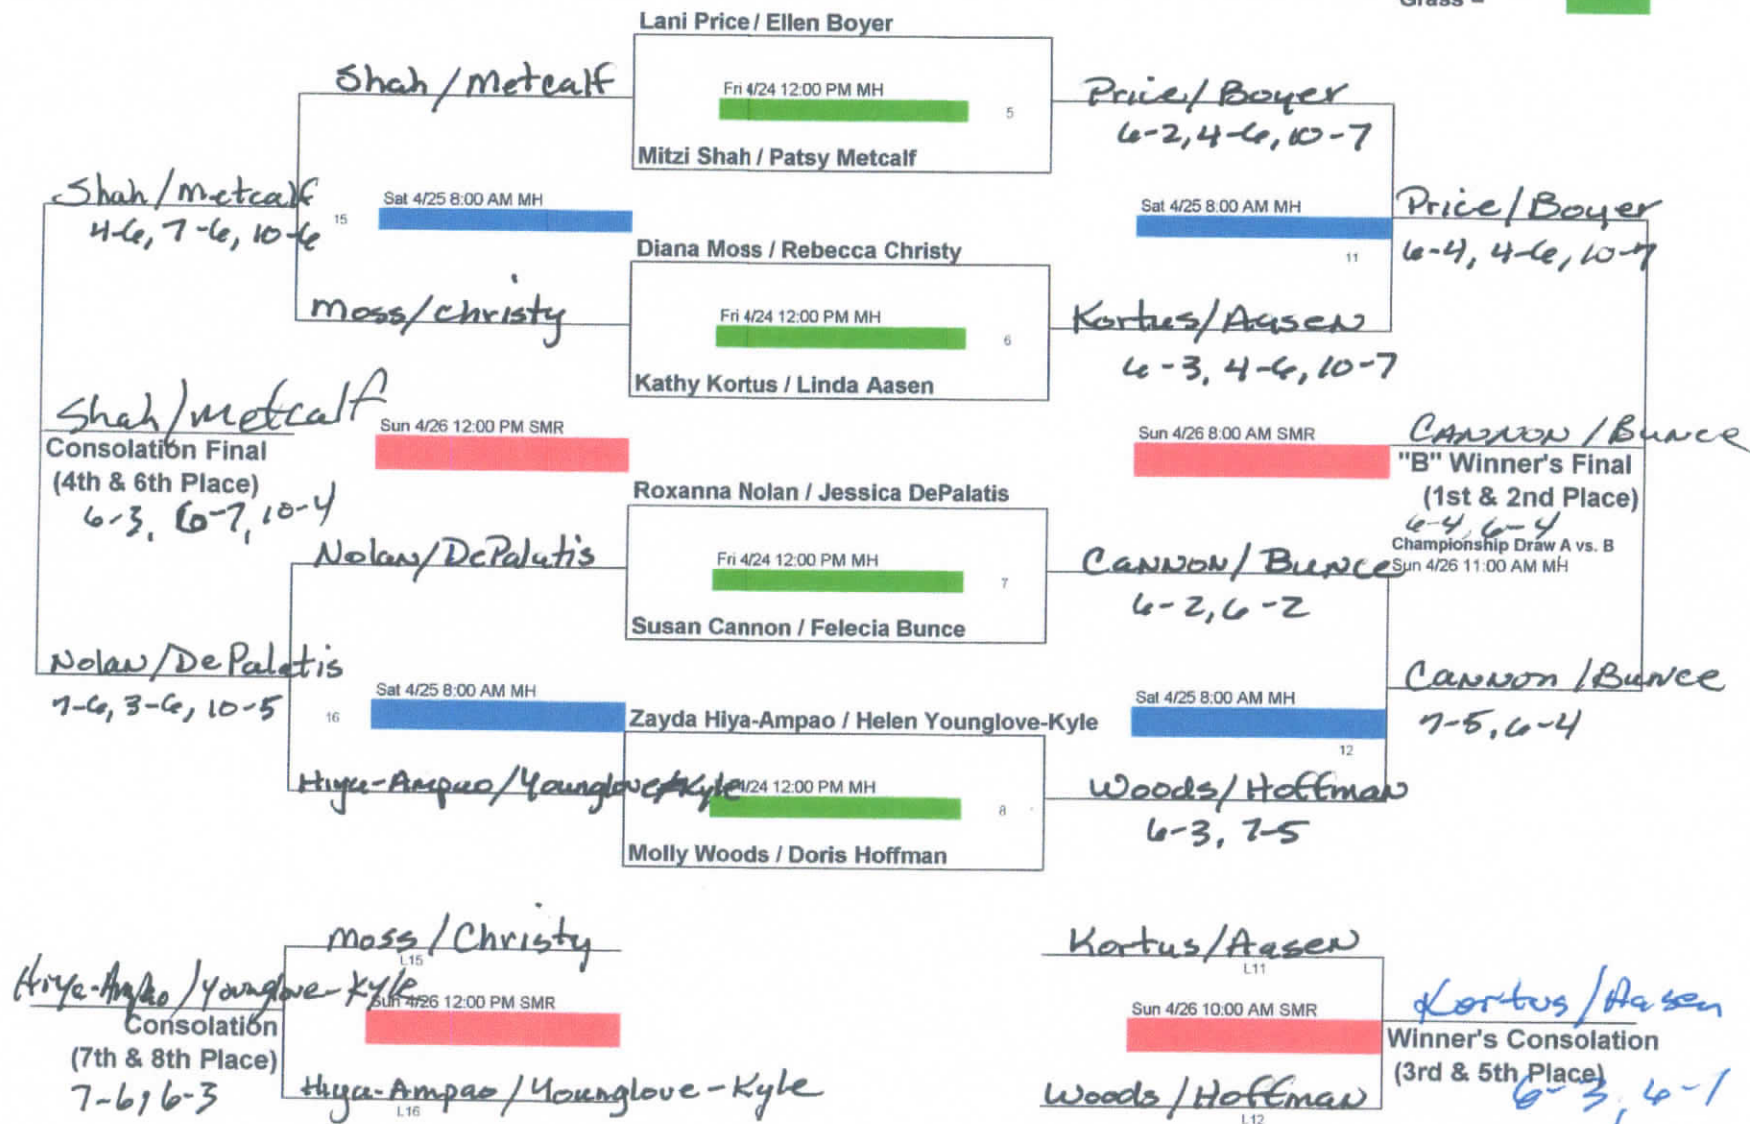

Mission Hills "Grand Slam" Grand Prix

Division: 4.0 Mixed Doubles (Flight A)

Dates: 4/24-26, 2015

1st Place Conn/Conn
 2nd Hernandez/Crump

Hardcourt = █

Clay = █

Grass = █

7-6, 6-3
 10-6

Dates: 4/24-26, 2015

Hardcourt = 

Clay = 

Grass = 

Mission Hills "Grand Slam" Grand Prix

Division: 3.5 Women's Doubles (Flight A)

Dates: 4/24-26, 2015

1st place Delaney/Weeks
 2nd place Cannon/Bunce
 Hardcourt = ■ 7-5, 6-4
 Clay = ■
 Grass = ■

Mission Hills "Grand Slam" Grand Prix

Division: 3.5 Women's Doubles (Flight B)

Dates: 4/24-26, 2015

Hardcourt = 

Clay = 

Grass = 

Mission Hills "Grand Slam" Grand Prix

Division: 3.5 Mixed Doubles